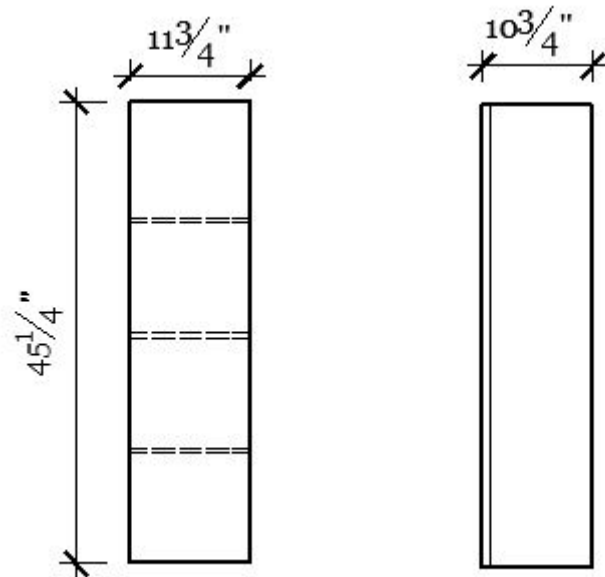

OPTIONAL ACCESSORIES

MATCHING 3 PIECE SHELF MATCHING MIRROR SHELF

FRONT