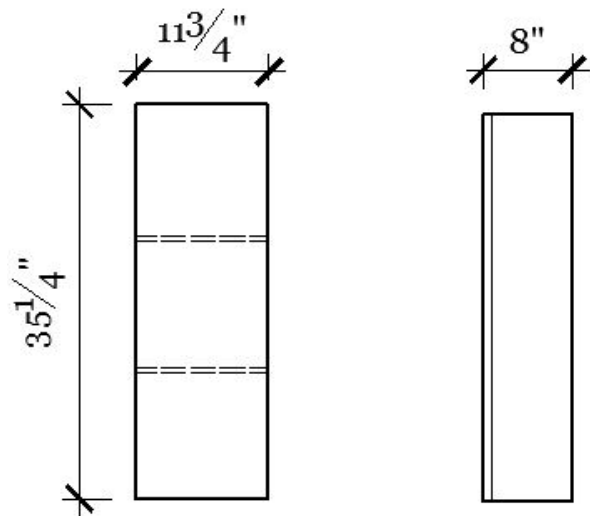

OPTIONAL ACCESSORIES

MATCHING 3 PIECE SHELF
MATCHING MIRROR SHELF

FRONT