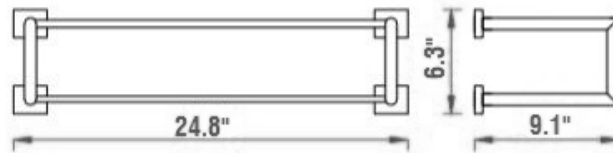

# SBA-3100 SERIES

Description - Chrome accessories with a concealed square flange

**SBA-3118 | 18" TOWEL BAR**  
**SBA-3124 | 24" TOWEL BAR**

**SBA-3186 | PAPER HOLDER**

**SBA-3162 | TOWEL SHELF**

**SBA-3124D | 24" DOUBLE TOWEL BAR**