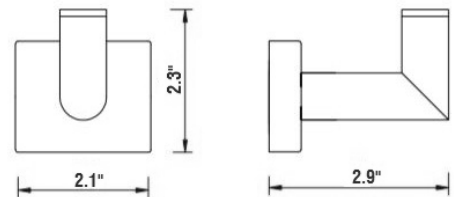

# SBA-3100 SERIES

Description - Chrome accessories with a concealed square flange

**SBA-3118 | 18" TOWEL BAR**  
**SBA-3124 | 24" TOWEL BAR**

**SBA-3186 | PAPER HOLDER**

**SBA-3162 | TOWEL SHELF**

**SBA-3124D | 24" DOUBLE TOWEL BAR**