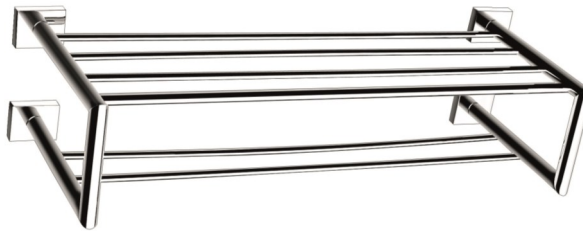

# SBA-3100 SERIES

Description - Chrome accessories with a concealed square flange

**SBA-3118 | 18" TOWEL BAR**  
**SBA-3124 | 24" TOWEL BAR**

**SBA-3186 | PAPER HOLDER**

**SBA-3162 | TOWEL SHELF**

**SBA-3124D | 24" DOUBLE TOWEL BAR**

**SBA-3182 | ROBE HOOK**

## SPECIFICATIONS

<b>MATERIAL:</b>	BRASS
<b>MOUNT:</b>	DRYWALL OR TILE