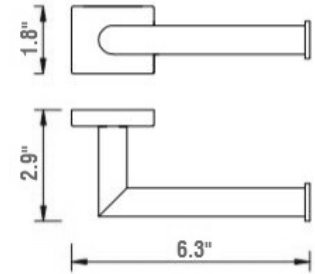

## SPECIFICATIONS

<b>MATERIAL:</b>	BRASS
<b>MOUNT:</b>	DRYWALL OR TILE

# SBA-3100 SERIES

Description - Chrome accessories with a concealed square flange

**SBA-3118 | 18" TOWEL BAR**  
**SBA-3124 | 24" TOWEL BAR**

**SBA-3186 | PAPER HOLDER**

**SBA-3162 | TOWEL SHELF**

**SBA-3124D | 24" DOUBLE TOWEL BAR**