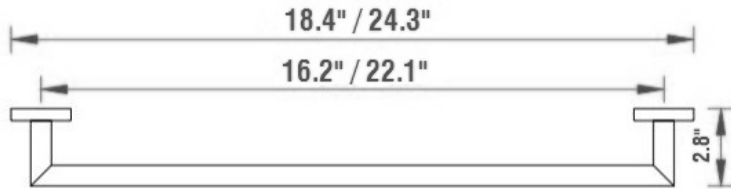

SBA-3100 SERIES

Description - Chrome accessories with a concealed square flange

SBA-3118 | 18" TOWEL BAR
SBA-3124 | 24" TOWEL BAR