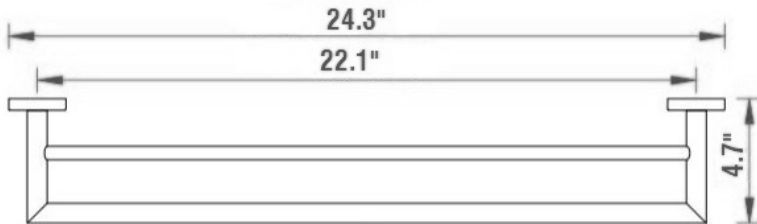

# SBA-3100 SERIES

Description - Chrome accessories with a concealed square flange

**SBA-3118 | 18" TOWEL BAR**  
**SBA-3124 | 24" TOWEL BAR**

**SBA-3186 | PAPER HOLDER**

**SBA-3162 | TOWEL SHELF**

**SBA-3124D | 24" DOUBLE TOWEL BAR**