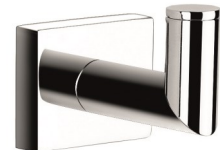

# SBA-3100 SERIES

Description - Chrome accessories with a concealed square flange

**SBA-3118 | 18" TOWEL BAR**  
**SBA-3124 | 24" TOWEL BAR**

**SBA-3186 | PAPER HOLDER**

**SBA-3162 | TOWEL SHELF**

**SBA-3124D | 24" DOUBLE TOWEL BAR**

## SPECIFICATIONS

<b>MATERIAL:</b>	BRASS
<b>MOUNT:</b>	DRYWALL OR TILE