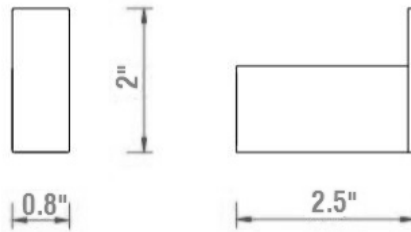

SPECIFICATIONS

MATERIAL:	BRASS
MOUNT:	DRYWALL AND TILE

SBA-3300 SERIES

Description - Chrome accessories with a square modern look.

SBA-3318 | 18" TOWEL BAR
SBA-3324 | 24" TOWEL BAR

SBA-3386 | PAPER HOLDER

SBA-3382 | ROBE HOOK