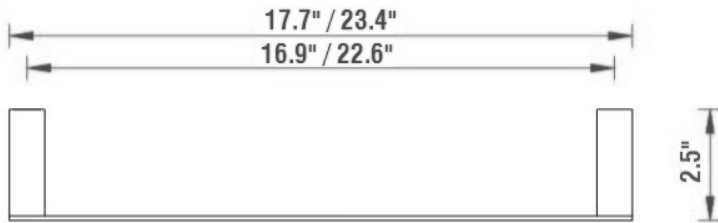

SBA-3300 SERIES

Description - Chrome accessories with a square modern look.

SBA-3318 | 18" TOWEL BAR
SBA-3324 | 24" TOWEL BAR

SBA-3386 | PAPER HOLDER

SBA-3382 | ROBE HOOK

SBA-3311 | SOAP BASKET

SBA-3380 | TOWEL RING

SPECIFICATIONS

MATERIAL:	BRASS
MOUNT:	DRYWALL AND TILE

SBA-3300 SERIES

Description - Chrome accessories with a square modern look.

SBA-3318 | 18" TOWEL BAR
SBA-3324 | 24" TOWEL BAR

SBA-3386 | PAPER HOLDER

SBA-3382 | ROBE HOOK