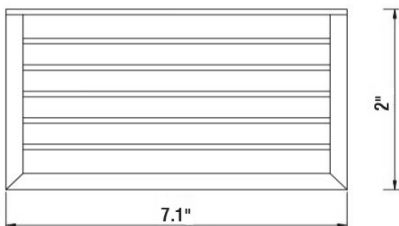

SPECIFICATIONS

MATERIAL:	BRASS
MOUNT:	DRYWALL AND TILE

SBA-3300 SERIES

Description - Chrome accessories with a square modern look.

SBA-3318 | 18" TOWEL BAR
SBA-3324 | 24" TOWEL BAR

SBA-3386 | PAPER HOLDER

SBA-3382 | ROBE HOOK