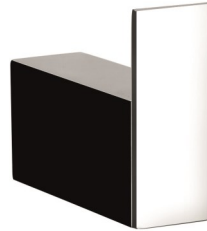

SBA-3300 SERIES

Description - Chrome accessories with a square modern look.

SBA-3318 | 18" TOWEL BAR
SBA-3324 | 24" TOWEL BAR

SBA-3386 | PAPER HOLDER

SBA-3382 | ROBE HOOK

SBA-3311 | SOAP BASKET

SBA-3380 | TOWEL RING

SPECIFICATIONS

MATERIAL:	BRASS
MOUNT:	DRYWALL AND TILE

SBA-3300 SERIES

Description - Chrome accessories with a square modern look.

SBA-3318 | 18" TOWEL BAR
SBA-3324 | 24" TOWEL BAR

SBA-3386 | PAPER HOLDER

SBA-3382 | ROBE HOOK