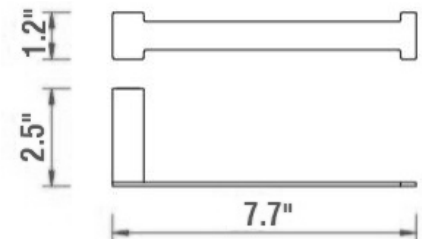

SBA-3380 | TOWEL RING