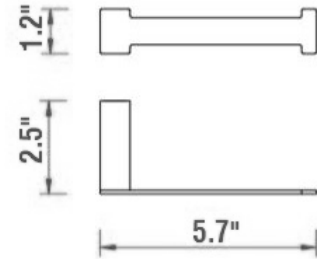

SBA-3300 SERIES

Description - Chrome accessories with a square modern look.

SBA-3318 | 18" TOWEL BAR
SBA-3324 | 24" TOWEL BAR

SBA-3386 | PAPER HOLDER

SBA-3382 | ROBE HOOK

SBA-3311 | SOAP BASKET

SBA-3380 | TOWEL RING

SPECIFICATIONS

MATERIAL:	BRASS
MOUNT:	DRYWALL AND TILE

SBA-3300 SERIES

Description - Chrome accessories with a square modern look.

SBA-3318 | 18" TOWEL BAR
SBA-3324 | 24" TOWEL BAR

SBA-3386 | PAPER HOLDER

SBA-3382 | ROBE HOOK