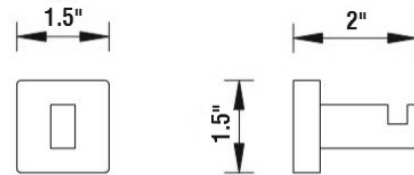

SBA-4782 | ROBE HOOK