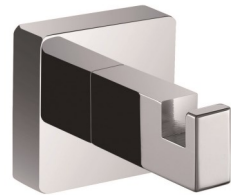

SBA-4700 SERIES

Description - Chrome accessories with a concealed square flange

SBA-4718 | 18" TOWEL BAR
SBA-4724 | 24" TOWEL BAR

SBA-4780 | TOWEL RING

SBA-4724D | 24" TOWEL BAR

SBA-4782 | ROBE HOOK

SBA-4762 | TOWEL SHELF

SBA-4786W | PAPER HOLDER

SPECIFICATIONS

MATERIAL:	BRASS
MOUNT:	DRYWALL OR TILE

SBA-4700 SERIES

Description - Chrome accessories with a concealed square flange

SBA-4718 | 18" TOWEL BAR
SBA-4724 | 24" TOWEL BAR