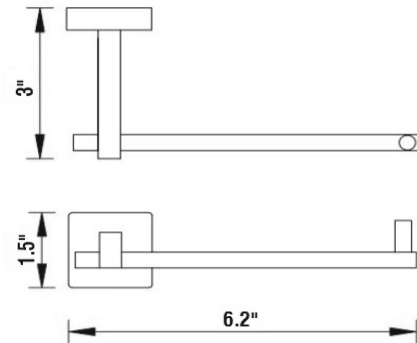

SBA-4786W | PAPER HOLDER

SPECIFICATIONS

MATERIAL:	BRASS
MOUNT:	DRYWALL OR TILE

SBA-4700 SERIES

Description - Chrome accessories with a concealed square flange

SBA-4718 | 18" TOWEL BAR
SBA-4724 | 24" TOWEL BAR

SBA-4780 | TOWEL RING

SBA-4724D | 24" TOWEL BAR

SBA-4782 | ROBE HOOK

SBA-4762 | TOWEL SHELF

SBA-4786W | PAPER HOLDER