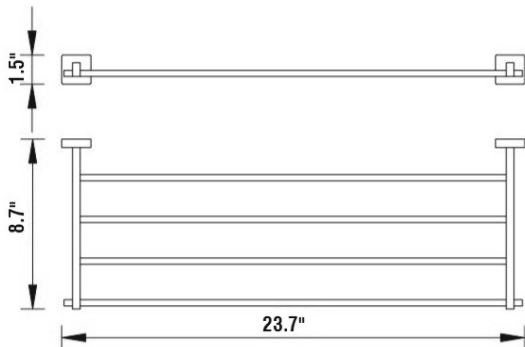

SBA-4762 | TOWEL SHELF