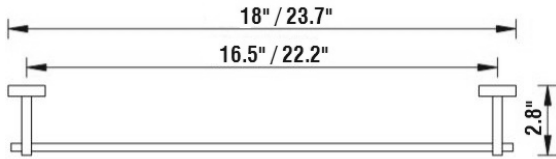

SBA-4786W | PAPER HOLDER

SPECIFICATIONS

MATERIAL:	BRASS
MOUNT:	DRYWALL OR TILE

SBA-4700 SERIES

Description - Chrome accessories with a concealed square flange

SBA-4718 | 18" TOWEL BAR
SBA-4724 | 24" TOWEL BAR