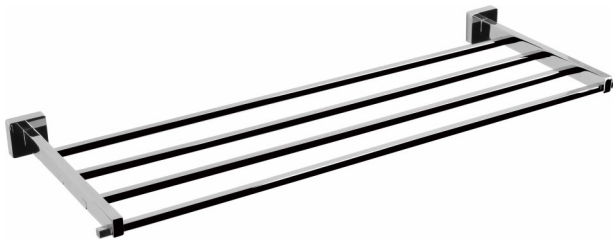

SBA-4700 SERIES

Description - Chrome accessories with a concealed square flange

SBA-4718 | 18" TOWEL BAR
SBA-4724 | 24" TOWEL BAR

SBA-4780 | TOWEL RING

SBA-4724D | 24" TOWEL BAR

SBA-4782 | ROBE HOOK

SBA-4762 | TOWEL SHELF

SBA-4786W | PAPER HOLDER

SPECIFICATIONS

MATERIAL:	BRASS
MOUNT:	DRYWALL OR TILE

SBA-4700 SERIES

Description - Chrome accessories with a concealed square flange

SBA-4718 | 18" TOWEL BAR
SBA-4724 | 24" TOWEL BAR