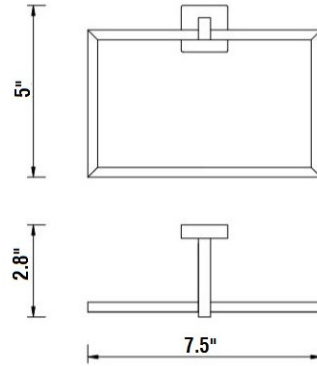

SBA-4786W | PAPER HOLDER

SPECIFICATIONS

MATERIAL:	BRASS
MOUNT:	DRYWALL OR TILE

SBA-4700 SERIES

Description - Chrome accessories with a concealed square flange

SBA-4718 | 18" TOWEL BAR
SBA-4724 | 24" TOWEL BAR