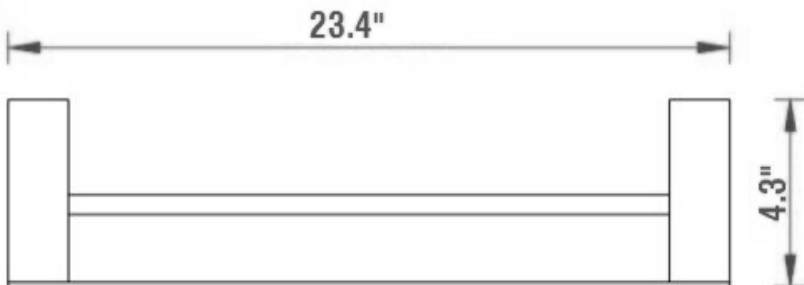

MATERIAL:	BRASS
MOUNT:	DRYWALL OR TILE

SBA-5000 SERIES

Description - Chrome Accessories

SBA-5018 | 18\"

SBA-5086 | PAPER HOLDER

SBA-5082 | ROBE HOOK

SBA-5024D | 24\"

SBA-5080 | TOWEL RING