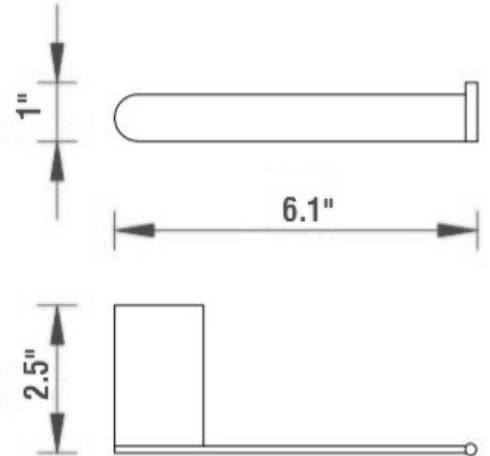

SBA-5000 SERIES

Description - Chrome Accessories

SBA-5018 | 18" TOWEL BAR
SBA-5024 | 24" TOWEL BAR

SBA-5086 | PAPER HOLDER

SBA-5082 | ROBE HOOK

SBA-5024D | 24" DOUBLE TOWEL BAR

SBA-5080 | TOWEL RING

SPECIFICATIONS

MATERIAL:	BRASS
MOUNT:	DRYWALL OR TILE

SBA-5000 SERIES

Description - Chrome Accessories

SBA-5018 | 18\"

SBA-5086 | PAPER HOLDER

SBA-5082 | ROBE HOOK

SBA-5024D | 24\"

SBA-5080 | TOWEL RING