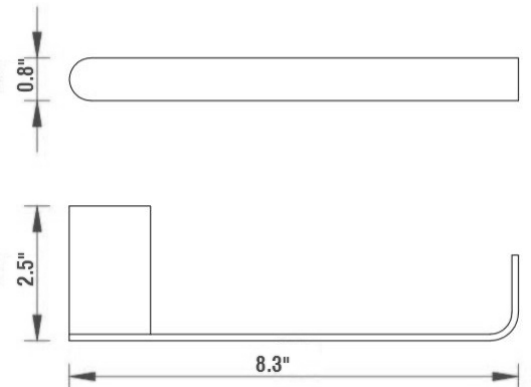

MATERIAL:	BRASS
MOUNT:	DRYWALL OR TILE

SBA-5000 SERIES

Description - Chrome Accessories

SBA-5018 | 18\"

SBA-5086 | PAPER HOLDER

SBA-5082 | ROBE HOOK

SBA-5024D | 24\"

SBA-5080 | TOWEL RING