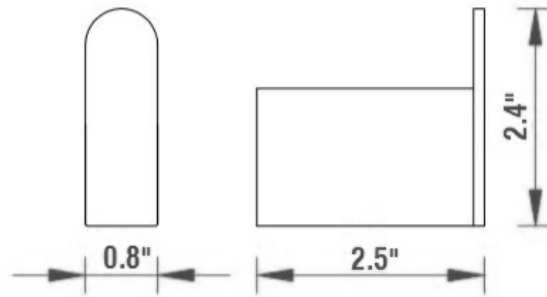

MATERIAL:	BRASS
MOUNT:	DRYWALL OR TILE

SBA-5000 SERIES

Description - Chrome Accessories

SBA-5018 | 18\"

SBA-5086 | PAPER HOLDER

SBA-5082 | ROBE HOOK

SBA-5024D | 24\"

SBA-5080 | TOWEL RING