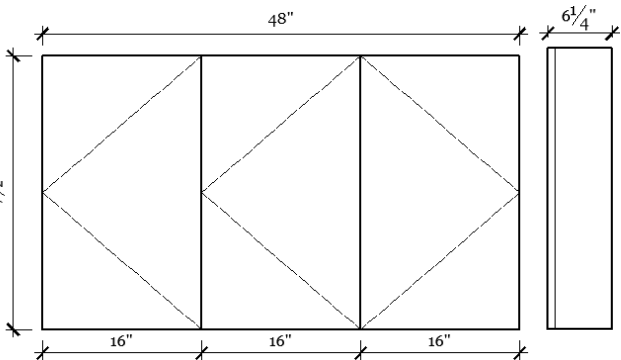

# FORMIO 1200 MC

Overall Size: 48" x 27-1/2" x 6-1/4"

**Description** - Modern Frameless mirrored medicine cabinet

## Dimensions

Width x Depth x Height

**Cabinet**

**48" x 6-1/4" x 27-1/2"**