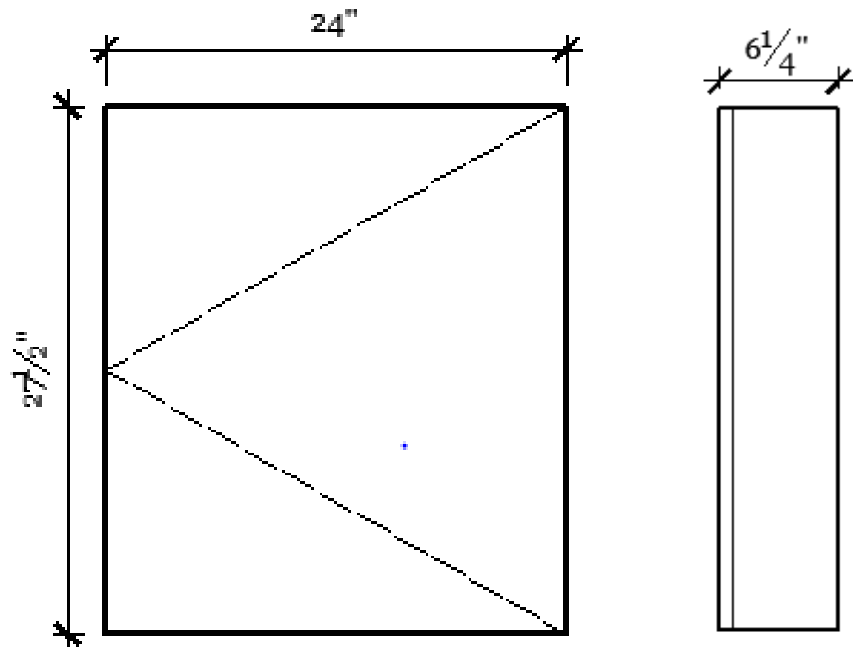

CABINET

MATERIAL:	MDF
FINISH:	GLOSSY LACQUER IN: CHARCOAL GREY WHITE CRUSHED ROCK
MOUNT:	WALL