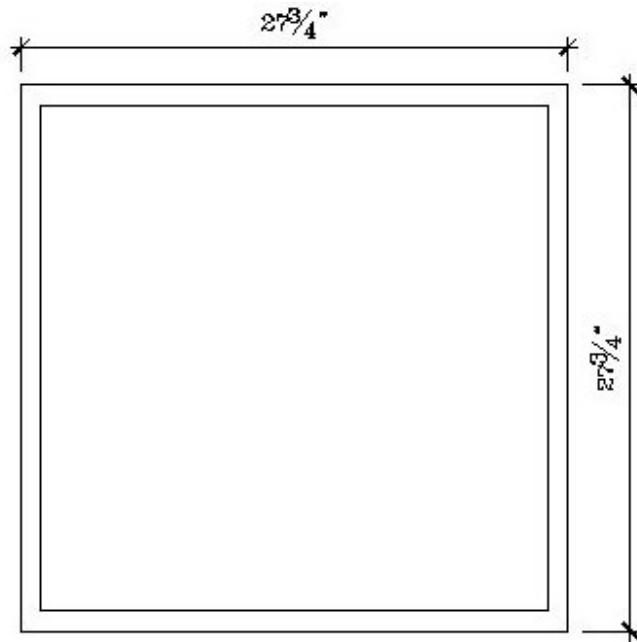

SLM-35-7070

Overall Size: 27-3/4" X 31-1/2" X 1-3/8"

Description - LED lit mirror for the bathroom.

Dimensions	
Width x Depth x Height	
27-3/4" " x 1-3/8" x 31-1/2"	
SPECIFICATIONS:	<ul style="list-style-type: none"> • 5mm Silver Mirror • 110-120 AC • 50-60HZ • Max 15W • Transformer attached
SWITCH:	Touch
HIGHLIGHTS:	LED lit mirror that would look great in any bathroom.
INSTALLATION:	Complete electrical wiring. Mount screws in desired place. Hook mirror onto screws.