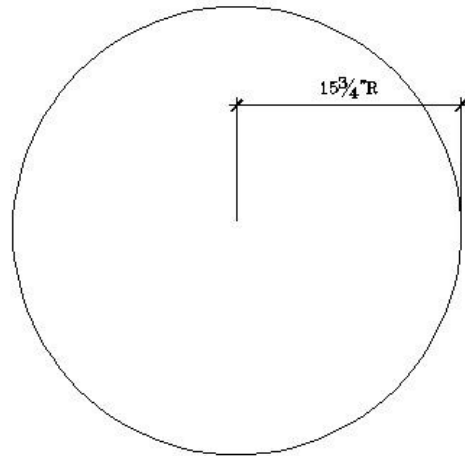

# SLM-50-8080

Overall Size: 31-1/2" X 31-1/2" X 1-3/8"

**Description** - LED lit mirror for the bathroom.

<b>Dimensions</b>	
Width x Depth x Height	
<b>31-1/2" " x 1-3/8" x 31-1/2"</b>	
<b>SPECIFICATIONS:</b>	<ul style="list-style-type: none"> <li>• 5mm Silver Mirror</li> <li>• 110-120 AC</li> <li>• 50-60HZ</li> <li>• Max 15W</li> <li>• Transformer attached</li> </ul>
<b>SWITCH:</b>	Touch
<b>HIGHLIGHTS:</b>	LED lit mirror that would look great in any bathroom.
<b>INSTALLATION:</b>	Complete electrical wiring. Mount screws in desired place. Hook mirror onto screws.