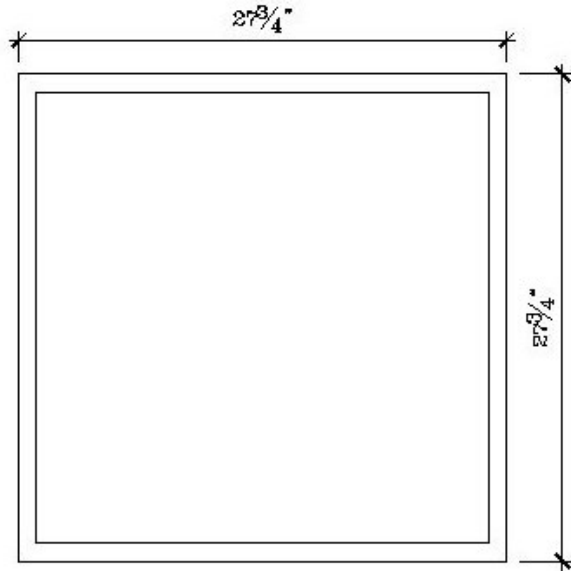

SLM-56-7070

Overall Size: 27-3/4" X 31-1/2" X 1-3/8"

Description - LED lit mirror for the bathroom.

Dimensions	
Width x Depth x Height	
27-3/4" " x 1-3/8" x 31-1/2"	
SPECIFICATIONS:	<ul style="list-style-type: none"> • 5mm Silver Mirror • 110-120 AC • 50-60HZ • Max 15W • Transformer attached
SWITCH:	Touch
HIGHLIGHTS:	LED lit mirror that would look great in any bathroom.
INSTALLATION:	Complete electrical wiring. Mount screws in desired place. Hook mirror onto screws.