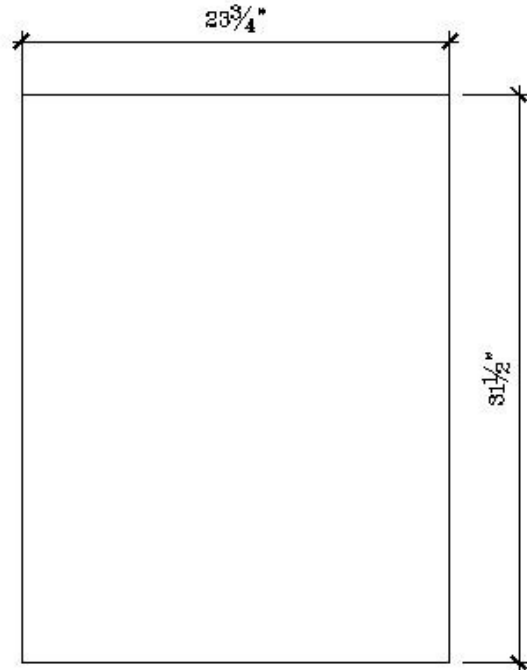

SLM-B6080

Overall Size: 23-3/4" X 31-1/2" X 1-3/8"

Description - LED lit mirror for the bathroom

Dimensions	
Width x Depth x Height	
23-3/4" x 1-3/8" x 31-1/2"	
SPECIFICATIONS:	<ul style="list-style-type: none"> • 5mm Silver Mirror • 110-120 AC • 50-60HZ • Max 15W • Transformer attached
SWITCH:	Touch
HIGHLIGHTS:	LED lit mirror that would look great in any bathroom.
INSTALLATION:	Complete electrical wiring. Mount screws in desired place. Hook mirror onto screws.