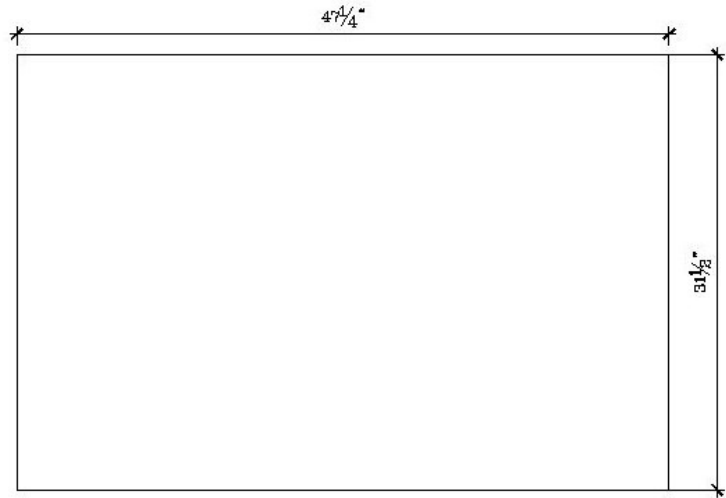

SLM-C1 2080

Overall Size: 47-1/4" X 31-1/2" X 1-3/8"

Description - LED lit mirror for the bathroom

Dimensions	
Width x Depth x Height	
47-1/4" x 1-3/8" x 31-1/2"	
SPECIFICATIONS:	<ul style="list-style-type: none">• 5mm Silver Mirror• 110-120 AC• 50-60HZ• Max 15W• Transformer attached
SWITCH:	Touch
HIGHLIGHTS:	LED lit mirror that would look great in any bathroom.
INSTALLATION:	Complete electrical wiring. Mount screws in desired place. Hook mirror onto screws.