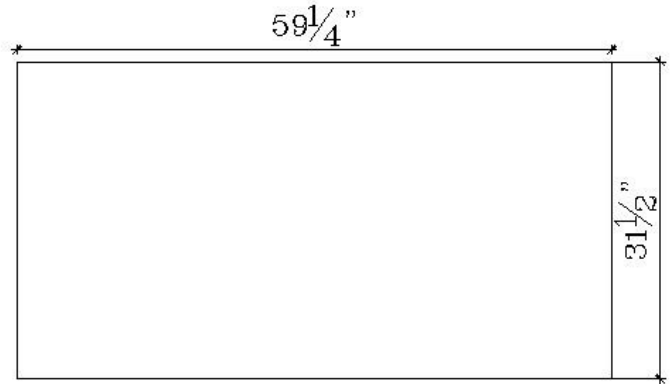

# SLM-C15080

Overall Size: 59-1/4" X 31-1/2" X 1-3/8"

**Description** - LED lit mirror for the bathroom

<b>Dimensions</b>	
Width x Depth x Height	
59-1/4" x 1-3/8" x 31-1/2"	
<b>SPECIFICATIONS:</b>	<ul style="list-style-type: none"><li>• 5mm Silver Mirror</li><li>• 110-120 AC</li><li>• 50-60HZ</li><li>• Max 15W</li><li>• Transformer attached</li></ul>
<b>SWITCH:</b>	Touch
<b>HIGHLIGHTS:</b>	LED lit mirror that would look great in any bathroom.
<b>INSTALLATION:</b>	Complete electrical wiring. Mount screws in desired place. Hook mirror onto screws.