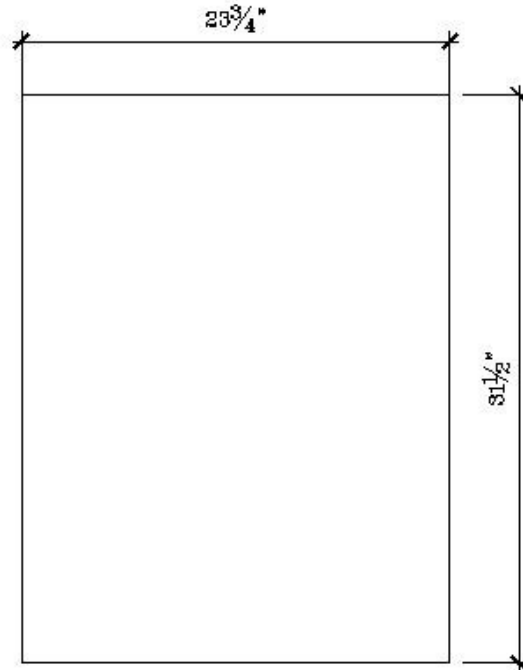

SLM-C6080

Overall Size: 23-3/4" X 31-1/2" X 1-3/8"

Description - LED lit mirror for the bathroom

Dimensions	
Width x Depth x Height	
23-3/4" x 1-3/8" x 31-1/2"	
SPECIFICATIONS:	<ul style="list-style-type: none"> • 5mm Silver Mirror • 110-120 AC • 50-60HZ • Max 15W • Transformer attached
SWITCH:	Touch
HIGHLIGHTS:	LED lit mirror that would look great in any bathroom.
INSTALLATION:	Complete electrical wiring. Mount screws in desired place. Hook mirror onto screws.