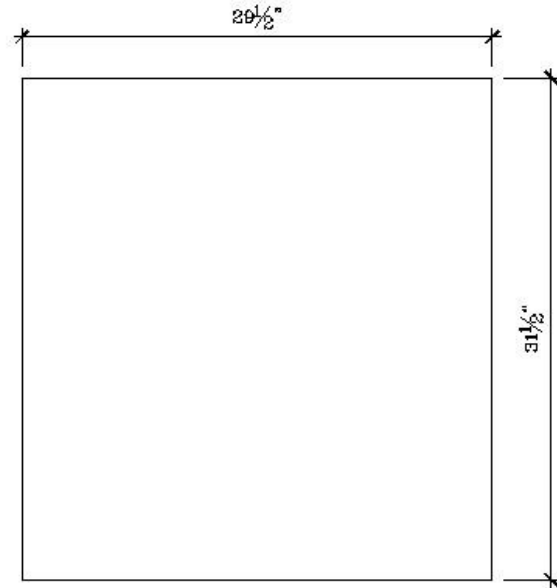

SLM-C7580

Overall Size: 29 1/2" X 31-1/2" X 1-3/8"

Description - LED lit mirror for the bathroom

Dimensions	
Width x Depth x Height	
29-1/2" x 1-3/8" x 31-1/2"	
SPECIFICATIONS:	<ul style="list-style-type: none"> • 5mm Silver Mirror • 110-120 AC • 50-60HZ • Max 15W • Transformer attached
SWITCH:	Touch
HIGHLIGHTS:	LED lit mirror that would look great in any bathroom.
INSTALLATION:	Complete electrical wiring. Mount screws in desired place. Hook mirror onto screws.