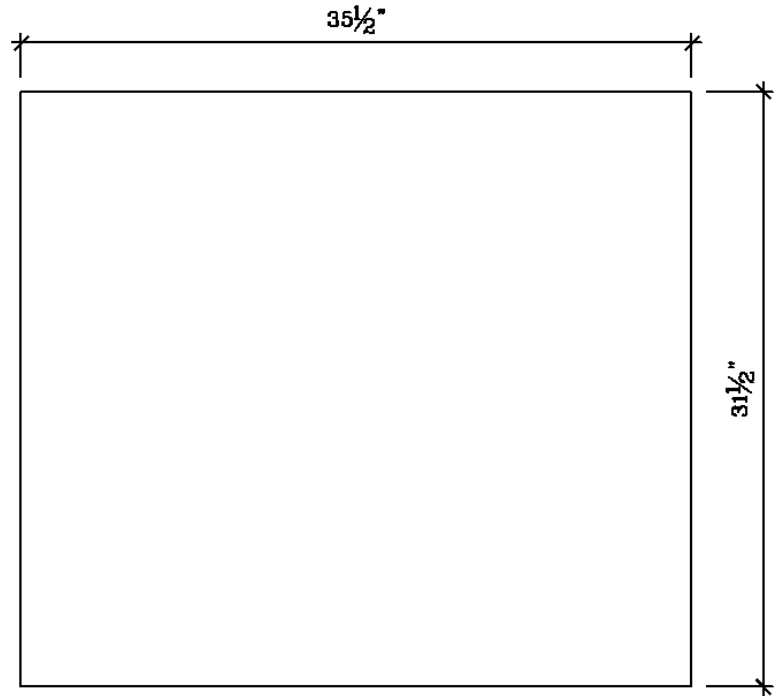

SLM-C9080

Overall Size: 35-1/2" X 31-1/2" X 1-3/8"

Description - LED lit mirror for the bathroom

Dimensions	
Width x Depth x Height	
35-1/2" x 1-3/8" x 31-1/2"	
SPECIFICATIONS:	<ul style="list-style-type: none"> • 5mm Silver Mirror • 110-120 AC • 50-60HZ • Max 15W • Transformer attached
SWITCH:	Touch
HIGHLIGHTS:	LED lit mirror that would look great in any bathroom.
INSTALLATION:	Complete electrical wiring. Mount screws in desired place. Hook mirror onto screws.