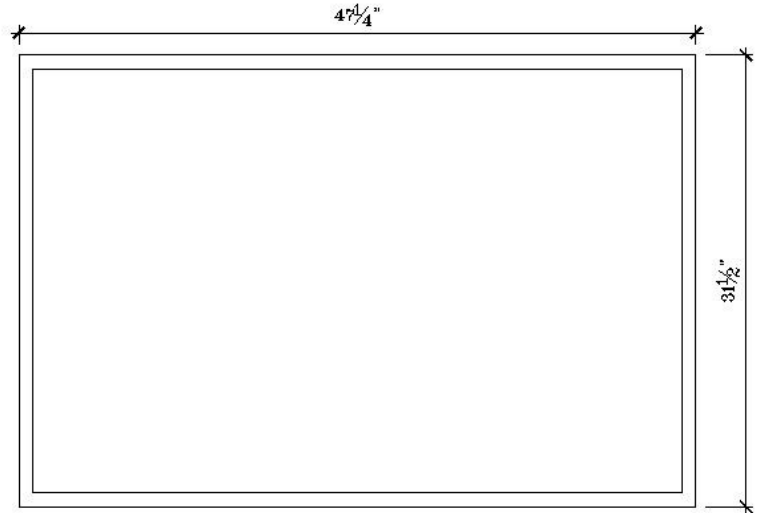

SLM-D12080

Overall Size: 47-1/4" X 31-1/2" X 1-3/8"

Description - LED lit mirror for the bathroom

Dimensions	
Width x Depth x Height	
47-1/4" " x 1-3/8" x 31-1/2"	
SPECIFICATIONS:	<ul style="list-style-type: none">• 5mm Silver Mirror• 110-120 AC• 50-60HZ• Max 15W• Transformer attached
SWITCH:	Touch
HIGHLIGHTS:	LED lit mirror that would look great in any bathroom.
INSTALLATION:	Complete electrical wiring. Mount screws in desired place. Hook mirror onto screws.