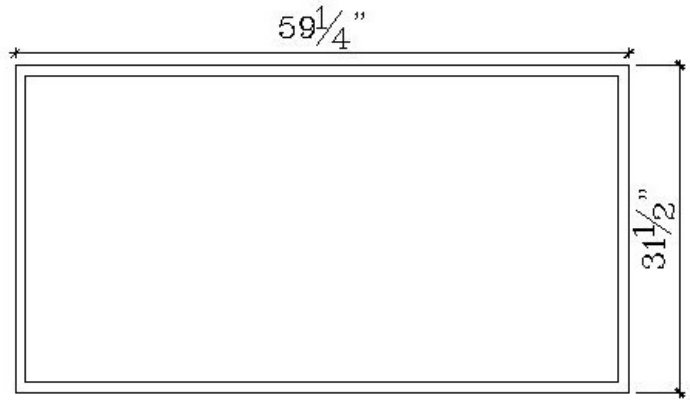

SLM-D15080

Overall Size: 59-1/4" X 31-1/2" X 1-3/8"

Description - LED lit mirror for the bathroom

Dimensions	
Width x Depth x Height	
59-1/4" " x 1-3/8" x 31-1/2"	
SPECIFICATIONS:	<ul style="list-style-type: none">• 5mm Silver Mirror• 110-120 AC• 50-60HZ• Max 15W• Transformer attached
SWITCH:	Touch
HIGHLIGHTS:	LED lit mirror that would look great in any bathroom.
INSTALLATION:	Complete electrical wiring. Mount screws in desired place. Hook mirror onto screws.