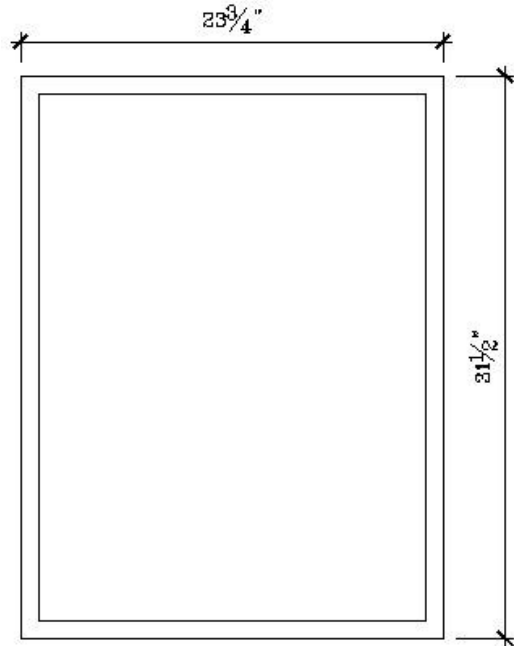

SLM-D7580

Overall Size: 23-3/4" X 31-1/2" X 1-3/8"

Description - LED lit mirror for the bathroom

Dimensions	
Width x Depth x Height	
23-3/4" x 1-3/8" x 31-1/2"	
SPECIFICATIONS:	<ul style="list-style-type: none"> • 5mm Silver Mirror • 110-120 AC • 50-60HZ • Max 15W • Transformer attached
SWITCH:	Touch
HIGHLIGHTS:	LED lit mirror that would look great in any bathroom.
INSTALLATION:	Complete electrical wiring. Mount screws in desired place. Hook mirror onto screws.