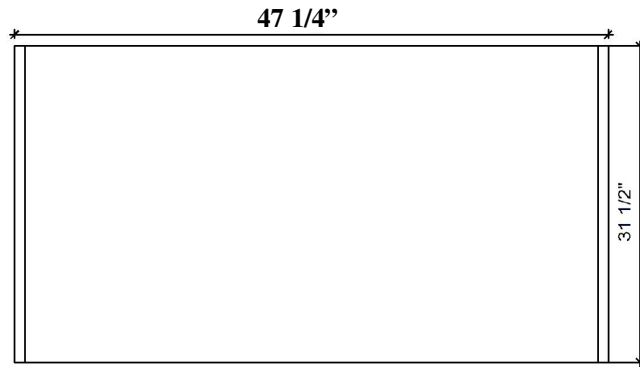

SLM-E1 2080

Overall Size: 47-1/4" X 31-1/2" X 1-3/8"

Description - LED lit mirror for the bathroom

Dimensions	
Width x Depth x Height	
47-1/4" x 1-3/8" x 31-1/2"	
SPECIFICATIONS:	<ul style="list-style-type: none">• 5mm Silver Mirror• 110-120 AC• 50-60HZ• Max 15W• Transformer attached
SWITCH:	Touch
HIGHLIGHTS:	LED lit mirror that would look great in any bathroom.
INSTALLATION:	Complete electrical wiring. Mount screws in desired place. Hook mirror onto screws.