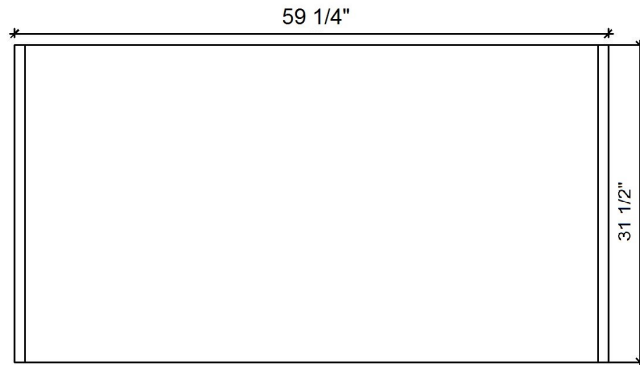

SLM-E15080

Overall Size: 59-1/4" X 31-1/2" X 1-3/8"

Description - LED lit mirror for the bathroom

Dimensions	
Width x Depth x Height	
59-1/4" x 1-3/8" x 31-1/2"	
SPECIFICATIONS:	<ul style="list-style-type: none">• 5mm Silver Mirror• 110-120 AC• 50-60HZ• Max 15W• Transformer attached
SWITCH:	Touch
HIGHLIGHTS:	LED lit mirror that would look great in any bathroom.
INSTALLATION:	Complete electrical wiring. Mount screws in desired place. Hook mirror onto screws.