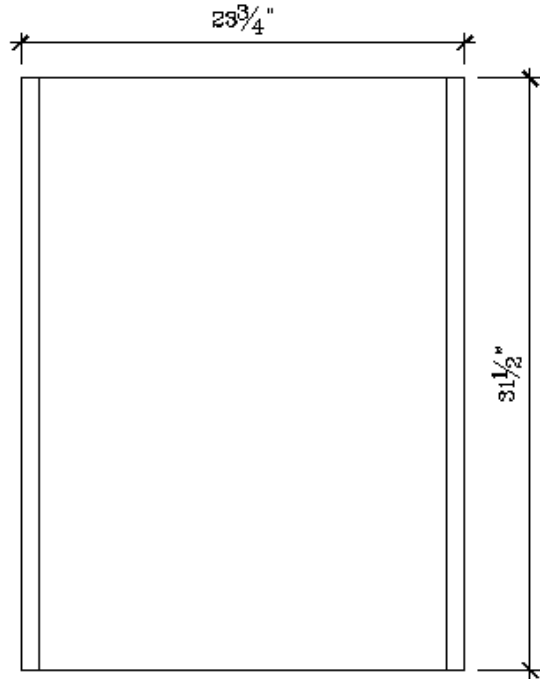

SLM-E6080

Overall Size: 23-5/8" X 31-1/2" X 1-3/8"

Description - LED lit mirror for the bathroom

Dimensions	
Width x Depth x Height	
23-5/8" x 1-3/8" x 31-1/2"	
SPECIFICATIONS:	<ul style="list-style-type: none"> • 5mm Silver Mirror • 110-120 AC • 50-60HZ • Max 15W • Transformer attached
SWITCH:	Touch
HIGHLIGHTS:	LED lit mirror that would look great in any bathroom.
INSTALLATION:	Complete electrical wiring. Mount screws in desired place. Hook mirror onto screws.