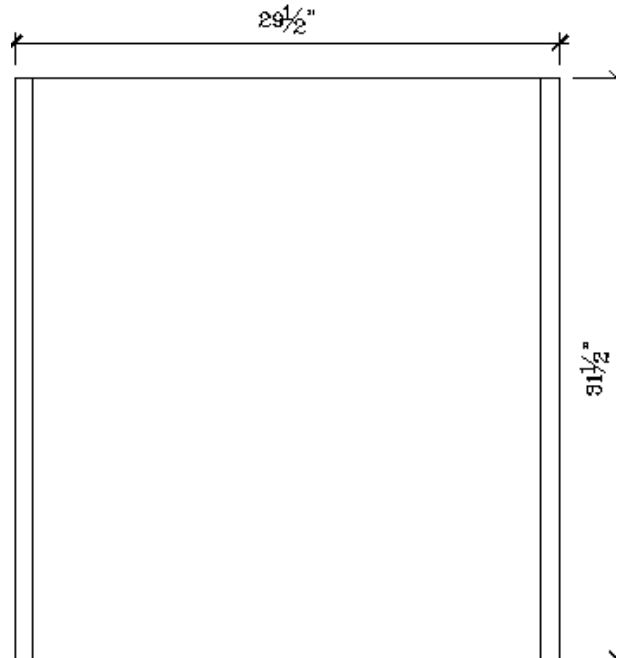

SLM-E7580

Overall Size: 29-1/2" X 31-1/2" X 1-3/8"

Description - LED lit mirror for the bathroom

Dimensions	
Width x Depth x Height	
29-1/2" x 1-3/8" x 31-1/2"	
SPECIFICATIONS:	<ul style="list-style-type: none"> • 5mm Silver Mirror • 110-120 AC • 50-60HZ • Max 15W • Transformer attached
SWITCH:	Touch
HIGHLIGHTS:	LED lit mirror that would look great in any bathroom.
INSTALLATION:	Complete electrical wiring. Mount screws in desired place. Hook mirror onto screws.