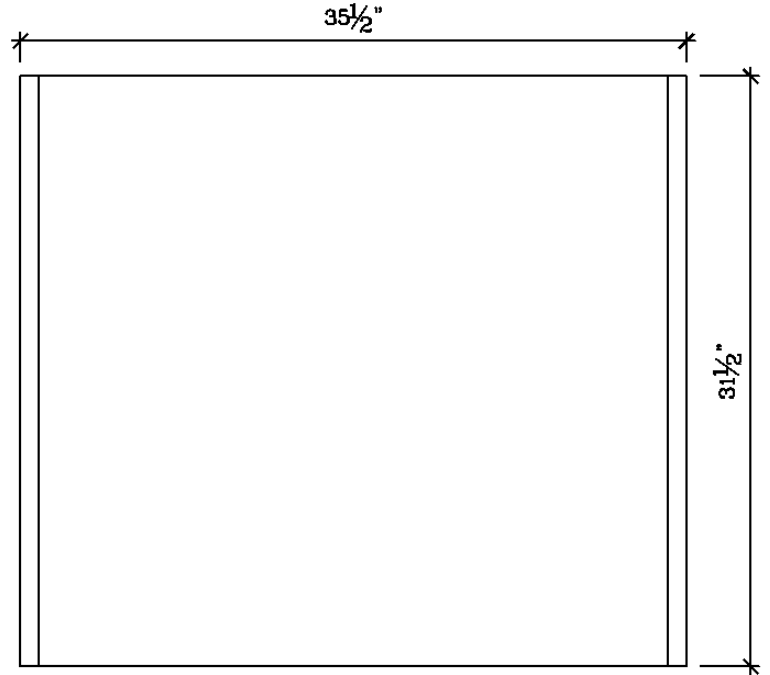

# SLM-E9080

Overall Size: 35-1/2" X 31-1/2" X 1-3/8"

**Description** - LED lit mirror for the bathroom

<b>Dimensions</b>	
Width x Depth x Height	
35-1/2" x 1-3/8" x 31-1/2"	
<b>SPECIFICATIONS:</b>	<ul style="list-style-type: none"><li>• 5mm Silver Mirror</li><li>• 110-120 AC</li><li>• 50-60HZ</li><li>• Max 15W</li><li>• Transformer attached</li></ul>
<b>SWITCH:</b>	Touch
<b>HIGHLIGHTS:</b>	LED lit mirror that would look great in any bathroom.
<b>INSTALLATION:</b>	Complete electrical wiring. Mount screws in desired place. Hook mirror onto screws.