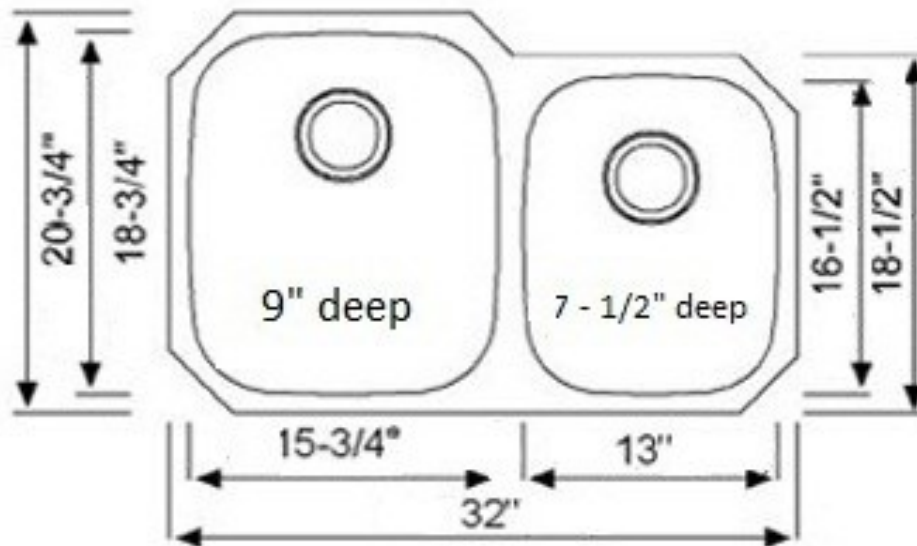

# SKS-801R

Overall Size: 32" X 18-1/2"

Description - Stainless Steel Kitchen Sink

## SPECIFICATIONS

<b>OUTER DIMENSIONS:</b>	32"W X 18½"D X 7½"/ 9"H
<b>MATERIAL:</b>	18G Stainless Steel
<b>MOUNT:</b>	Undermount
<b>FINISH:</b>	Satin Polish
<b>OTHER:</b>	Undercoated and sound proof padded

\* Sketch with dimensions depict 801L; measurements of 801R the same except reversed