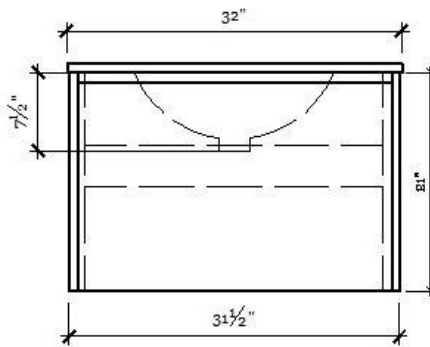

Felicio 800

Overall Size: 32" x 18-1/2"

Description - Contemporary wall mounted bathroom vanity. With BLUM soft closing hinges

Dimensions	
Width x Depth x Height	
Cabinet	31-1/2" x 18" x 22"
Top	32" x 18-1/2" x 5/8"
PACKAGE COMBO:	1. Pre assembled cabinet 2. One piece ceramic top 3. Assembling Hardware
SIMILAR:	Formio 800 and Bianca 800
HIGHLIGHTS:	Compact and practical unit all round for the size. Cabinet space, counter space, and soft closing doors and drawers.
INSTALLATION:	Cabinet comes assembled. Place top on cabinet, then install plumbing.

CABINET

MATERIAL:	MDF
FINISH:	WHITE OAK GREY OAK ROSEWOOD WALNUT
MOUNT:	WALL

TOP

MATERIAL:	CERAMIC (WHITE)
MOUNT:	ON TOP OF CABINET
BASIN	ONE PIECE COUNTER/SINK

OPTIONAL ACCESSORIES

FORMIO 750 MIRRORED MEDICINE CABINET