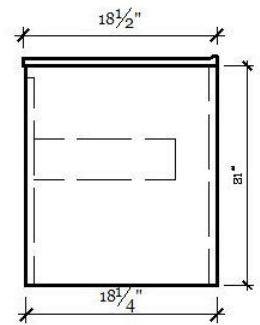

Felicio 800

Overall Size: 32" x 18-1/2"

Description - Contemporary wall mounted bathroom vanity. With BLUM soft closing hinges

Dimensions	
Width x Depth x Height	
Cabinet	31-1/2" x 18" x 22"
Top	32" x 18-1/2" x 5/8"
PACKAGE COMBO:	1. Pre assembled cabinet 2. One piece ceramic top 3. Assembling Hardware
SIMILAR:	Formio 800 and Bianca 800
HIGHLIGHTS:	Compact and practical unit all round for the size. Cabinet space, counter space, and soft closing doors and drawers.
INSTALLATION:	Cabinet comes assembled. Place top on cabinet, then install plumbing.

CABINET

MATERIAL:	MDF
FINISH:	WHITE OAK GREY OAK ROSEWOOD WALNUT
MOUNT:	WALL

TOP

MATERIAL:	CERAMIC (WHITE)
MOUNT:	ON TOP OF CABINET
BASIN	ONE PIECE COUNTER/SINK

OPTIONAL ACCESSORIES

FORMIO 750 MIRRORED MEDICINE CABINET