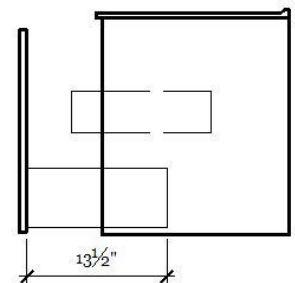

Felicio 800

Overall Size: 32" x 18-1/2"

Description - Contemporary wall mounted bathroom vanity. With BLUM soft closing hinges

Dimensions	
Width x Depth x Height	
Cabinet	31-1/2" x 18" x 22"
Top	32" x 18-1/2" x 5/8"
PACKAGE COMBO:	1. Pre assembled cabinet 2. One piece ceramic top 3. Assembling Hardware
SIMILAR:	Formio 800 and Bianca 800
HIGHLIGHTS:	Compact and practical unit all round for the size. Cabinet space, counter space, and soft closing doors and drawers.
INSTALLATION:	Cabinet comes assembled. Place top on cabinet, then install plumbing.

CABINET

MATERIAL:	MDF
FINISH:	WHITE OAK GREY OAK ROSEWOOD WALNUT
MOUNT:	WALL

TOP

MATERIAL:	CERAMIC (WHITE)
MOUNT:	ON TOP OF CABINET
BASIN	ONE PIECE COUNTER/SINK

OPTIONAL ACCESSORIES

FORMIO 750 MIRRORED MEDICINE CABINET