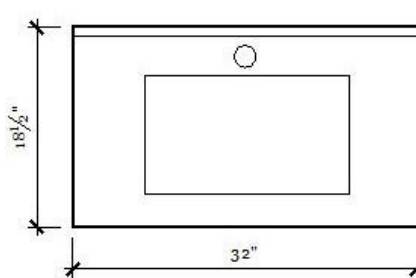

Felicio 800

Overall Size: 32" x 18-1/2"

Description - Contemporary wall mounted bathroom vanity. With BLUM soft closing hinges

Dimensions	
Width x Depth x Height	
Cabinet	31-1/2" x 18" x 22"
Top	32" x 18-1/2" x 5/8"
PACKAGE COMBO:	1. Pre assembled cabinet 2. One piece ceramic top 3. Assembling Hardware
SIMILAR:	Formio 800 and Bianca 800
HIGHLIGHTS:	Compact and practical unit all round for the size. Cabinet space, counter space, and soft closing doors and drawers.
INSTALLATION:	Cabinet comes assembled. Place top on cabinet, then install plumbing.

CABINET

MATERIAL:	MDF
FINISH:	WHITE OAK GREY OAK ROSEWOOD WALNUT
MOUNT:	WALL

TOP

MATERIAL:	CERAMIC (WHITE)
MOUNT:	ON TOP OF CABINET
BASIN	ONE PIECE COUNTER/SINK

OPTIONAL ACCESSORIES

FORMIO 750 MIRRORED MEDICINE CABINET