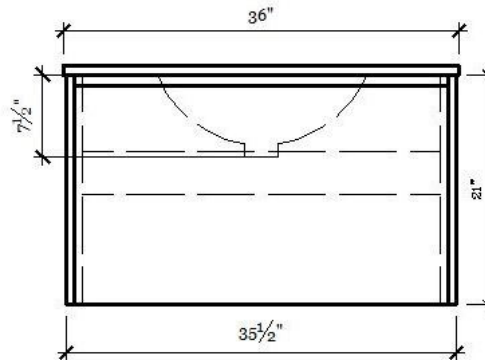

# Felicio 900

Overall Size: 36" x 18-1/2"

**Description** - Contemporary wall mounted bathroom vanity. With BLUM soft closing hinges

<b>Dimensions</b>	
Width x Depth x Height	
<b>Cabinet</b>	35-1/2" x 18" x 22"
<b>Top</b>	36" x 18-1/2" x 5/8"
<b>PACKAGE COMBO:</b>	1. Pre assembled cabinet 2. One piece ceramic top
<b>SIMILAR:</b>	Formio 900 and Fellini 900
<b>HIGHLIGHTS:</b>	Compact and practical unit all round for the size. Cabinet space, counter space, and soft closing doors and drawers.
<b>INSTALLATION:</b>	Cabinet comes assembled. Place top on cabinet, then install plumbing.

## TOP

<b>MATERIAL:</b>	CERAMIC (WHITE)
<b>MOUNT:</b>	ON TOP OF CABINET
<b>BASIN</b>	ONE PIECE COUNTER/SINK