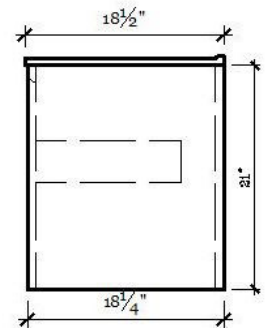

# Felicio 900

Overall Size: 36" x 18-1/2"

**Description** - Contemporary wall mounted bathroom vanity. With BLUM soft closing hinges

<b>Dimensions</b>	
Width x Depth x Height	
<b>Cabinet</b>	35-1/2" x 18" x 22"
<b>Top</b>	36" x 18-1/2" x 5/8"
<b>PACKAGE COMBO:</b>	1. Pre assembled cabinet 2. One piece ceramic top
<b>SIMILAR:</b>	Formio 900 and Fellini 900
<b>HIGHLIGHTS:</b>	Compact and practical unit all round for the size. Cabinet space, counter space, and soft closing doors and drawers.
<b>INSTALLATION:</b>	Cabinet comes assembled. Place top on cabinet, then install plumbing.

## TOP

<b>MATERIAL:</b>	CERAMIC (WHITE)
<b>MOUNT:</b>	ON TOP OF CABINET
<b>BASIN</b>	ONE PIECE COUNTER/SINK