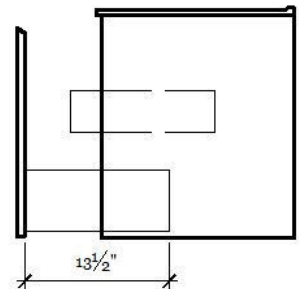

# Felicio 900

Overall Size: 36" x 18-1/2"

**Description** - Contemporary wall mounted bathroom vanity. With BLUM soft closing hinges

<b>Dimensions</b>	
Width x Depth x Height	
<b>Cabinet</b>	35-1/2" x 18" x 22"
<b>Top</b>	36" x 18-1/2" x 5/8"
<b>PACKAGE COMBO:</b>	1. Pre assembled cabinet 2. One piece ceramic top
<b>SIMILAR:</b>	Formio 900 and Fellini 900
<b>HIGHLIGHTS:</b>	Compact and practical unit all round for the size. Cabinet space, counter space, and soft closing doors and drawers.
<b>INSTALLATION:</b>	Cabinet comes assembled. Place top on cabinet, then install plumbing.

## TOP

<b>MATERIAL:</b>	CERAMIC (WHITE)
<b>MOUNT:</b>	ON TOP OF CABINET
<b>BASIN</b>	ONE PIECE COUNTER/SINK