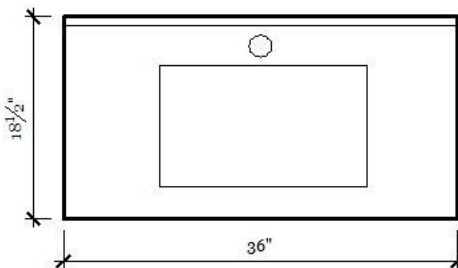

# Felicio 900

Overall Size: 36" x 18-1/2"

**Description** - Contemporary wall mounted bathroom vanity. With BLUM soft closing hinges

<b>Dimensions</b>	
Width x Depth x Height	
<b>Cabinet</b>	35-1/2" x 18" x 22"
<b>Top</b>	36" x 18-1/2" x 5/8"
<b>PACKAGE COMBO:</b>	1. Pre assembled cabinet 2. One piece ceramic top
<b>SIMILAR:</b>	Formio 900 and Fellini 900
<b>HIGHLIGHTS:</b>	Compact and practical unit all round for the size. Cabinet space, counter space, and soft closing doors and drawers.
<b>INSTALLATION:</b>	Cabinet comes assembled. Place top on cabinet, then install plumbing.

## TOP

<b>MATERIAL:</b>	CERAMIC (WHITE)
<b>MOUNT:</b>	ON TOP OF CABINET
<b>BASIN</b>	ONE PIECE COUNTER/SINK