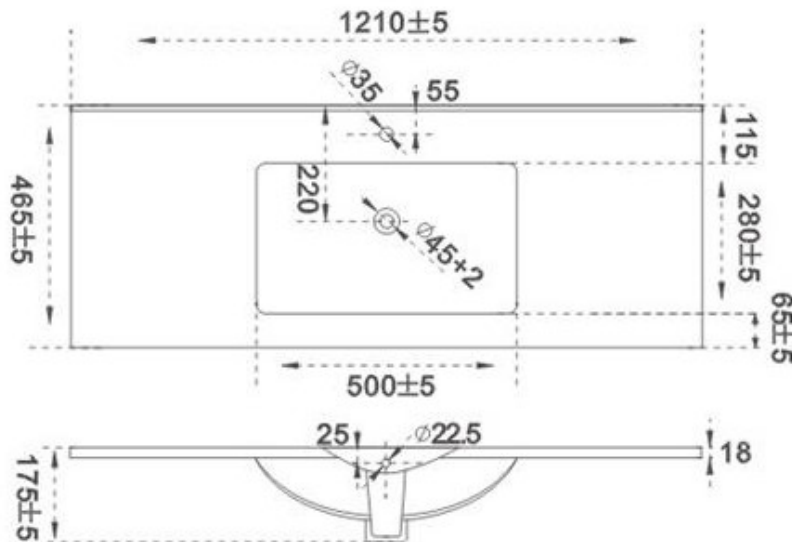

SBCT-120E

Overall Size: 48" x 18-3/8"

Description - Ceramic One Piece Top

SPECIFICATIONS

MATERIAL:	CERAMIC
MOUNT:	ON TOP OF CABINET

*DIMENSIONS IN MM