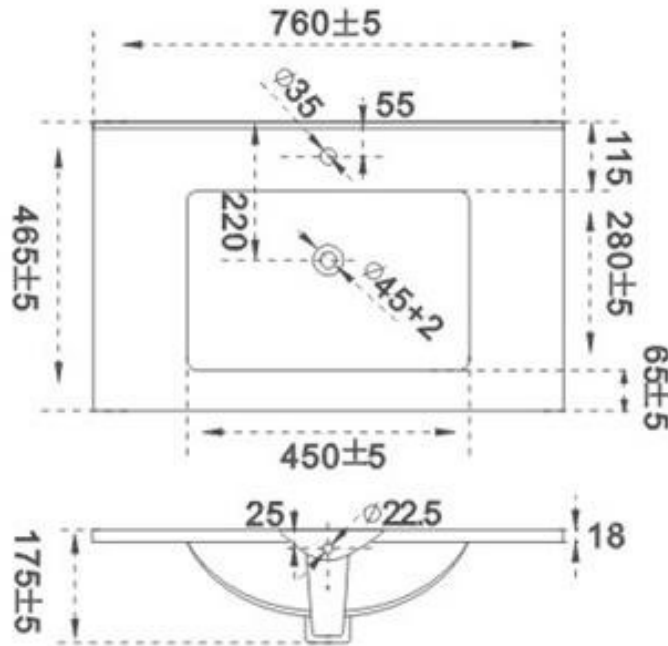

SBCT-75E

Overall Size: 30" x 18-3/8"

Description - Ceramic One Piece Top

SPECIFICATIONS

MATERIAL:	CERAMIC
MOUNT:	ON TOP OF CABINET

*DIMENSIONS IN MM