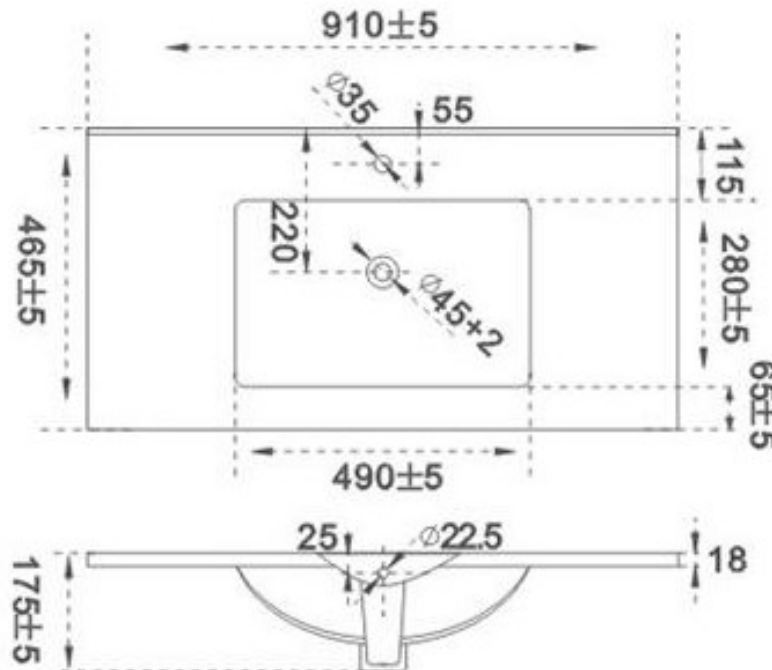

# SBCT-90E

Overall Size: 36" x 18-3/8"

**Description** - Ceramic One Piece Top

## SPECIFICATIONS

MATERIAL:	CERAMIC
MOUNT:	ON TOP OF CABINET

\*DIMENSIONS IN MM