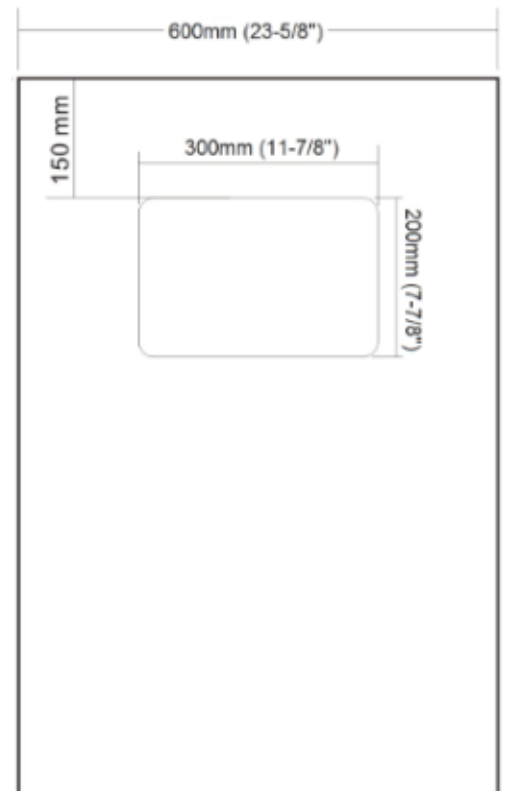

SFB-2004M

Overall Size: 23-5/8" x 16-1/2"

Description - Modern Matte Pedestal Sink

SPECIFICATIONS

DIMENSIONS:	23-5/8" x 16-1/2" x 35-1/2"
MATERIAL:	RESIN
MOUNT:	FREESTANDING
FINISH:	MATTE WHITE

SIDE VIEW

FRONT VIEW

BACK VIEW