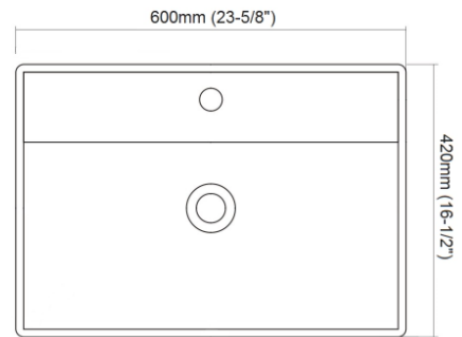

SFB-2004M

Overall Size: 23-5/8" x 16-1/2"

Description - Modern Matte Pedestal Sink

SPECIFICATIONS

DIMENSIONS:	23-5/8" x 16-1/2" x 35-1/2"
MATERIAL:	RESIN
MOUNT:	FREESTANDING
FINISH:	MATTE WHITE

SIDE VIEW

FRONT VIEW