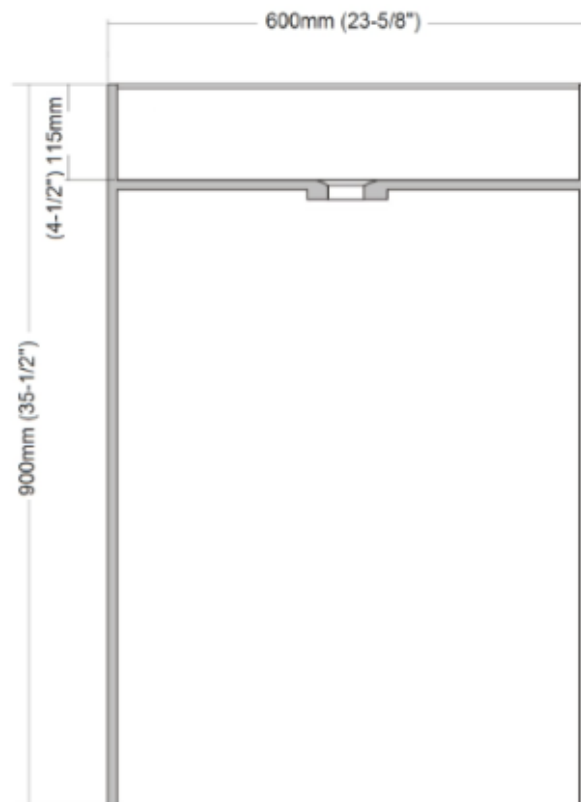

SFB-2004M

Overall Size: 23-5/8" x 16-1/2"

Description - Modern Matte Pedestal Sink

SPECIFICATIONS

DIMENSIONS:	23-5/8" x 16-1/2" x 35-1/2"
MATERIAL:	RESIN
MOUNT:	FREESTANDING
FINISH:	MATTE WHITE

SIDE VIEW

FRONT VIEW

BACK VIEW