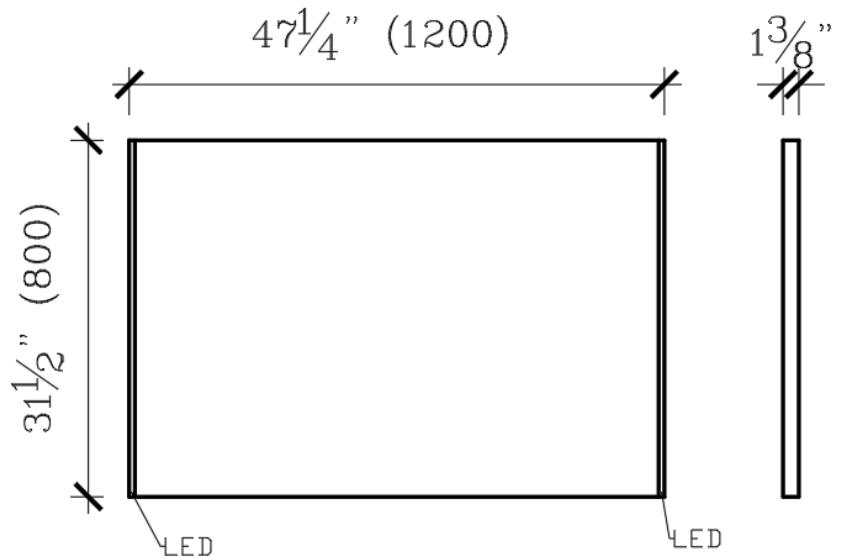

SLM-A 12080

Overall Size: 47-1/4" X 31-1/2" X 1-3/8"

Description - LED lit mirror for the bathroom. Colour temperature of light can be adjusted.

Dimensions	
Width x Depth x Height	
47-1/4" x 1-3/8" x 31-1/2"	
SPECIFICATIONS:	<ul style="list-style-type: none">• 5mm Silver Mirror• 110-120 AC• 50-60HZ• Max 15W• Transformer attached
SWITCH:	Touch
HIGHLIGHTS:	LED lit mirror that has adjustable colour temperature (kelvin).
INSTALLATION:	Complete electrical wiring. Mount screws in desired place. Hook mirror onto screws.