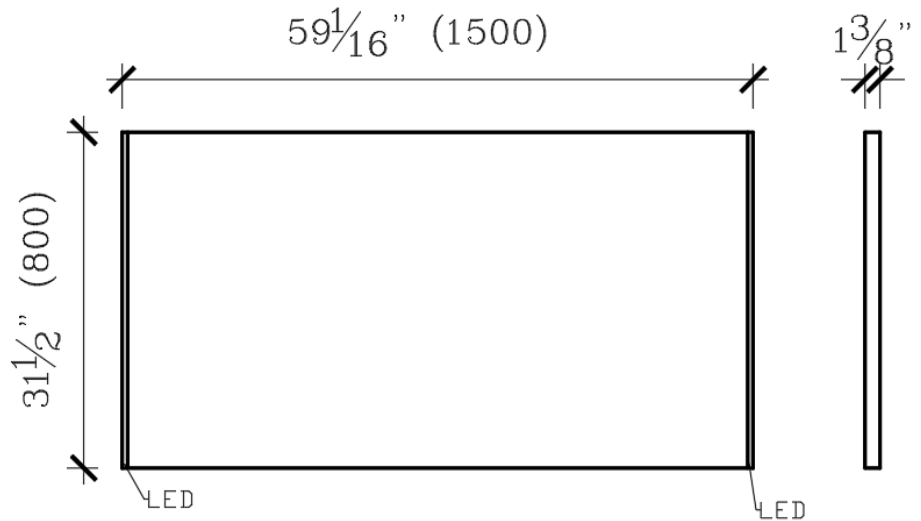

SLM-A 15080

Overall Size: 59-1/16" X 31-1/2" X 1-3/8"

Description - LED lit mirror for the bathroom. Colour temperature of light can be adjusted.

Dimensions	
Width x Depth x Height	
59-1/16" x 1-3/8" x 31-1/2"	
SPECIFICATIONS:	<ul style="list-style-type: none">• 5mm Silver Mirror• 110-120 AC• 50-60HZ• Max 15W• Transformer attached
SWITCH:	Touch
HIGHLIGHTS:	LED lit mirror that has adjustable colour temperature (kelvin).
INSTALLATION:	Complete electrical wiring. Mount screws in desired place. Hook mirror onto screws.