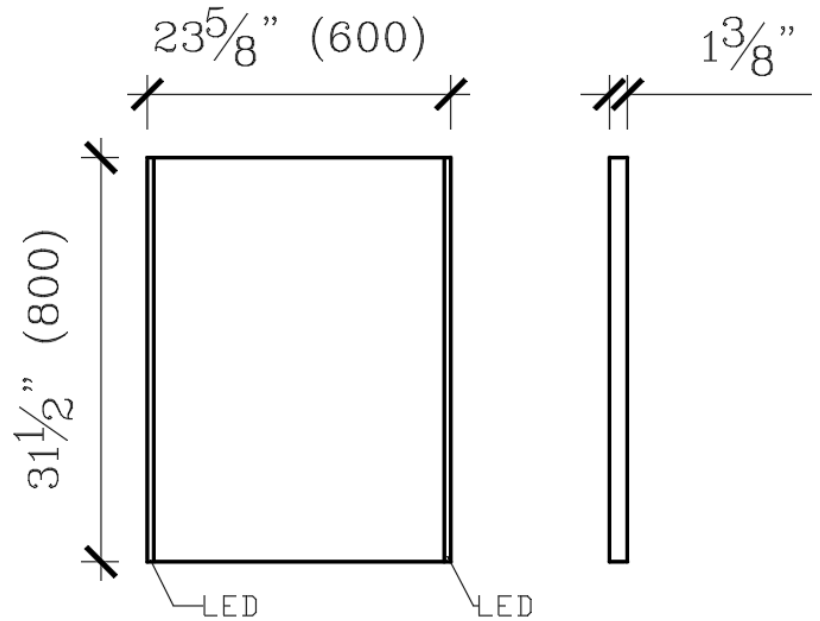

SLM-A6080

Overall Size: 23-5/8" X 31-1/2" X 1-3/8"

Description - LED lit mirror for the bathroom. Colour temperature of light can be adjusted.

Dimensions	
Width x Depth x Height	
23-5/8" x 1-3/8" x 31-1/2"	
SPECIFICATIONS:	<ul style="list-style-type: none">• 5mm Silver Mirror• 110-120 AC• 50-60HZ• Max 15W• Transformer attached
SWITCH:	Touch
HIGHLIGHTS:	LED lit mirror that has adjustable colour temperature (kelvin)
INSTALLATION:	Complete electrical wiring. Mount screws in desired place. Hook mirror onto screws.