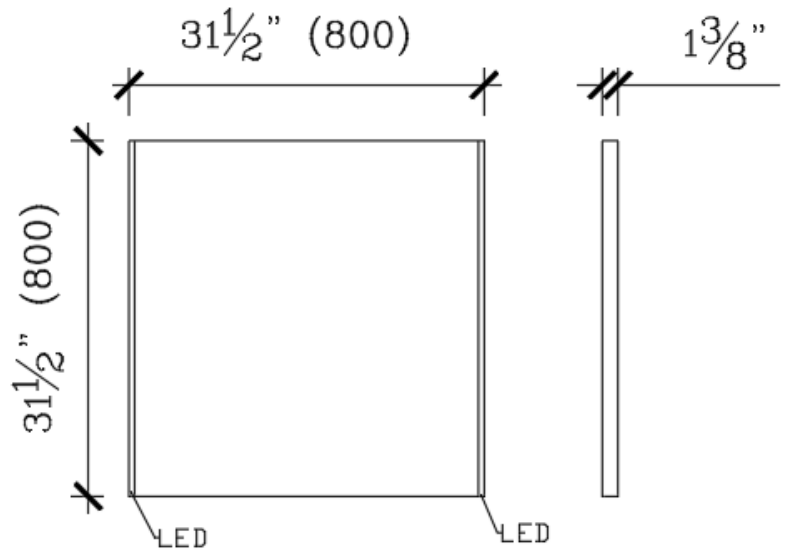

SLM-A8080

Overall Size: 31-1/2" X 31-1/2" X 1-3/8"

Description - LED lit mirror for the bathroom. Colour temperature of light can be adjusted.

Dimensions	
Width x Depth x Height	
31-1/2" x 1-3/8" x 31-1/2"	
SPECIFICATIONS:	<ul style="list-style-type: none">• 5mm Silver Mirror• 110-120 AC• 50-60HZ• Max 15W• Transformer attached
SWITCH:	Touch
HIGHLIGHTS:	LED lit mirror that has adjustable colour temperature (kelvin).
INSTALLATION:	Complete electrical wiring. Mount screws in desired place. Hook mirror onto screws.