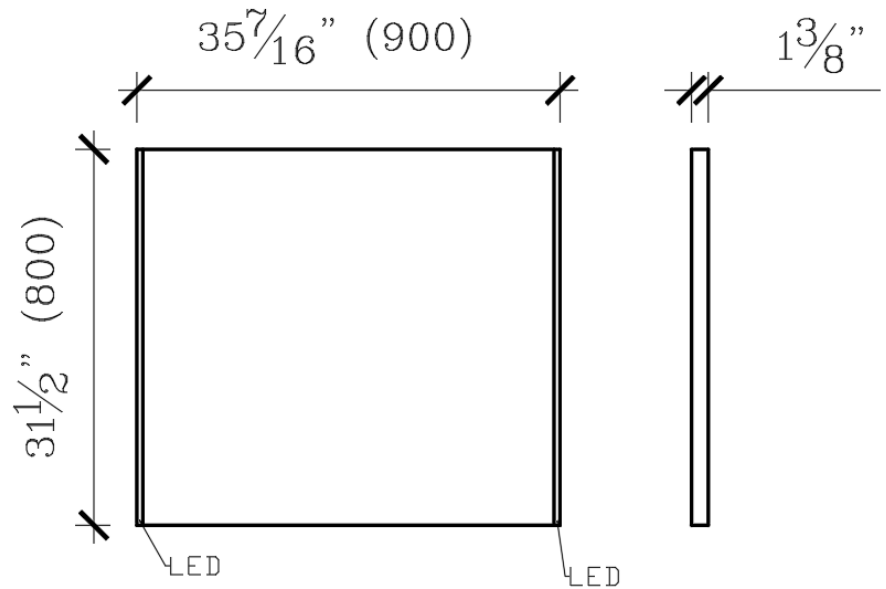

SLM-A9080

Overall Size: 35-7/16" X 31-1/2" X 1-3/8"

Description - LED lit mirror for the bathroom. Colour temperature of light can be adjusted.

Dimensions	
Width x Depth x Height	
35-7/16" x 1-3/8" x 31-1/2"	
SPECIFICATIONS:	<ul style="list-style-type: none">• 5mm Silver Mirror• 110-120 AC• 50-60HZ• Max 15W• Transformer attached
SWITCH:	Touch
HIGHLIGHTS:	LED lit mirror that has adjustable colour temperature (kelvin).
INSTALLATION:	Complete electrical wiring. Mount screws in desired place. Hook mirror onto screws.