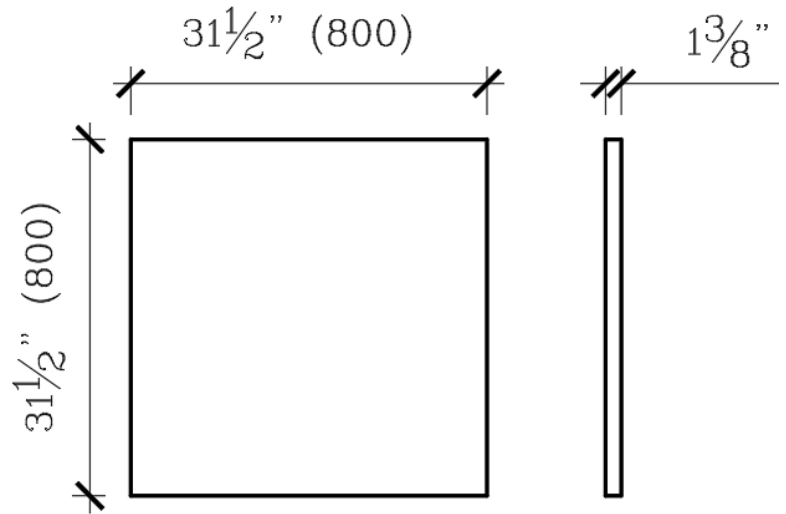

# SLM-C8080

Overall Size: 31-1/2" X 31-1/2" X 1-3/8"

**Description** - LED backlit mirror for the bathroom

<b>Dimensions</b>	
Width x Depth x Height	
31-1/2" x 1-3/8" x 31-1/2"	
<b>SPECIFICATIONS:</b>	<ul style="list-style-type: none"> <li>• 5mm Silver Mirror</li> <li>• 110-120 AC</li> <li>• 50-60HZ</li> <li>• Max 15W</li> <li>• Transformer attached</li> </ul>
<b>SWITCH:</b>	Touch
<b>HIGHLIGHTS:</b>	LED lit mirror that would look great in any bathroom.
<b>INSTALLATION:</b>	Complete electrical wiring. Mount screws in desired place. Hook mirror onto screws.