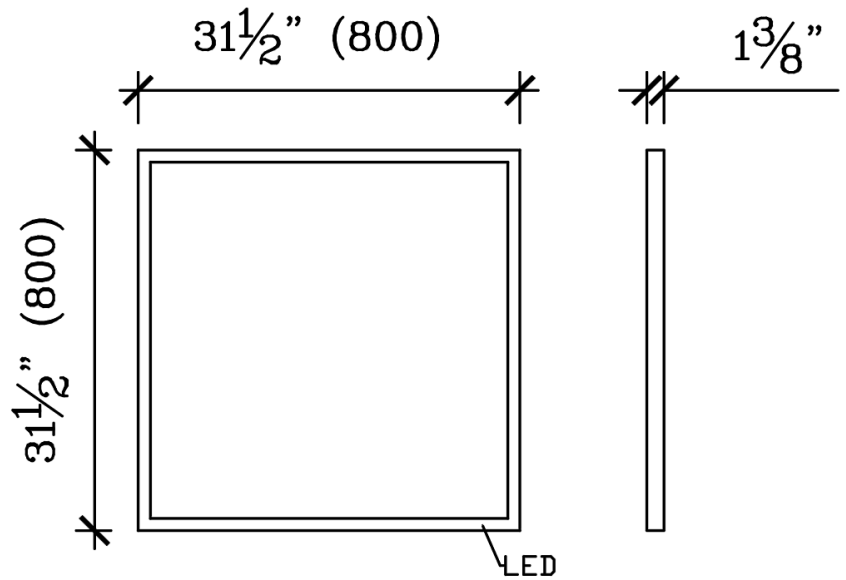

# SLM-D8080

Overall Size: 31-1/2" X 31-1/2" X 1-3/8"

**Description** - LED lit mirror for the bathroom

<b>Dimensions</b>	
Width x Depth x Height	
31-1/2" x 1-3/8" x 31-1/2"	
<b>SPECIFICATIONS:</b>	<ul style="list-style-type: none"><li>• 5mm Silver Mirror</li><li>• 110-120 AC</li><li>• 50-60HZ</li><li>• Max 15W</li><li>• Transformer attached</li></ul>
<b>SWITCH:</b>	Touch
<b>HIGHLIGHTS:</b>	LED lit mirror that would look great in any bathroom.
<b>INSTALLATION:</b>	Complete electrical wiring. Mount screws in desired place. Hook mirror onto screws.