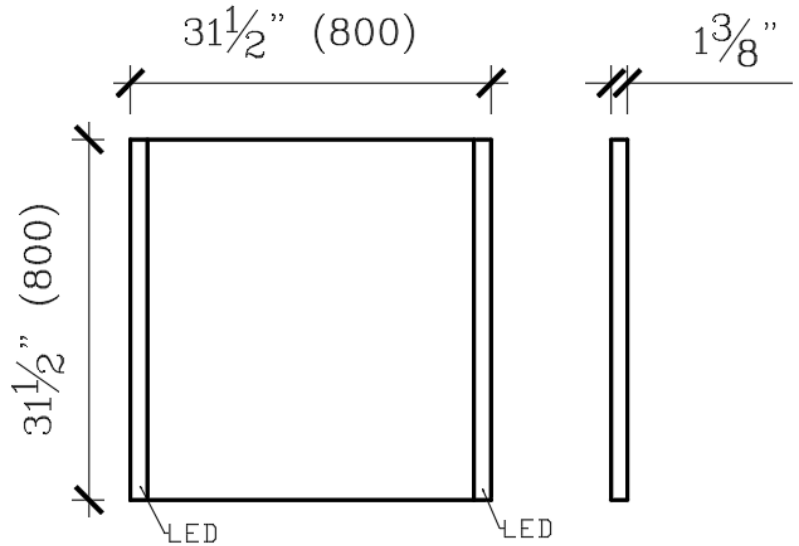

# SLM-E8080

Overall Size: 29-1/2" X 31-1/2" X 1-3/8"

**Description** - LED lit mirror for the bathroom. With dimmable light.

<b>Dimensions</b>	
Width x Depth x Height	
31-1/2" x 1-3/8" x 31-1/2"	
<b>SPECIFICATIONS:</b>	<ul style="list-style-type: none"><li>• 5mm Silver Mirror</li><li>• 110-120 AC</li><li>• 50-60HZ</li><li>• Max 15W</li><li>• Transformer attached</li></ul>
<b>SWITCH:</b>	Touch
<b>HIGHLIGHTS:</b>	LED lit mirror that would look great in any bathroom. Has dimmer.
<b>INSTALLATION:</b>	Complete electrical wiring. Mount screws in desired place. Hook mirror onto screws.