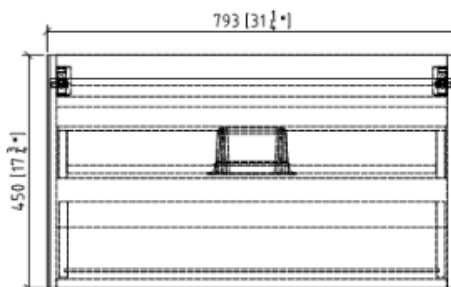

LORENZO

Overall Size: 31-1/2" x 18-7/8"

Description - Contemporary wall mounted bathroom vanity. With BLUM soft closing drawers. Comes with top.

Dimensions	
Width x Depth x Height	
Cabinet	31-1/4" x 18-3/4" x 17-3/4"
Top	31-1/2" x 18-7/8" x 5/8"

CABINET

MATERIAL:	LAMINATE
FINISH:	LILY WHITE
MOUNT:	WALL

TOP

MATERIAL:	ACRYLIC
MOUNT:	ON TOP OF CABINET
BASIN	ONE PIECE COUNTER/SINK

OPTIONAL ACCESSORIES

31-1/2" FRAMED / LED MIRROR LINEA SIDE CABINETS MIRRORED MEDICINE CABINETS
--

TOP VIEW

SIDE VIEW

FRONT VIEW