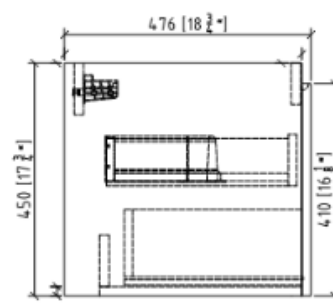

LORENZO

Overall Size: 31-1/2" x 18-7/8"

Description - Contemporary wall mounted bathroom vanity. With BLUM soft closing drawers. Comes with top.

Dimensions	
Width x Depth x Height	
Cabinet	31-1/4" x 18-3/4" x 17-3/4"
Top	31-1/2" x 18-7/8" x 5/8"

CABINET

MATERIAL:	LAMINATE
FINISH:	LILY WHITE
MOUNT:	WALL

TOP

MATERIAL:	ACRYLIC
MOUNT:	ON TOP OF CABINET
BASIN	ONE PIECE COUNTER/SINK

OPTIONAL ACCESSORIES

31-1/2" FRAMED / LED MIRROR LINEA SIDE CABINETS MIRRORED MEDICINE CABINETS
--

TOP VIEW

SIDE VIEW

FRONT VIEW