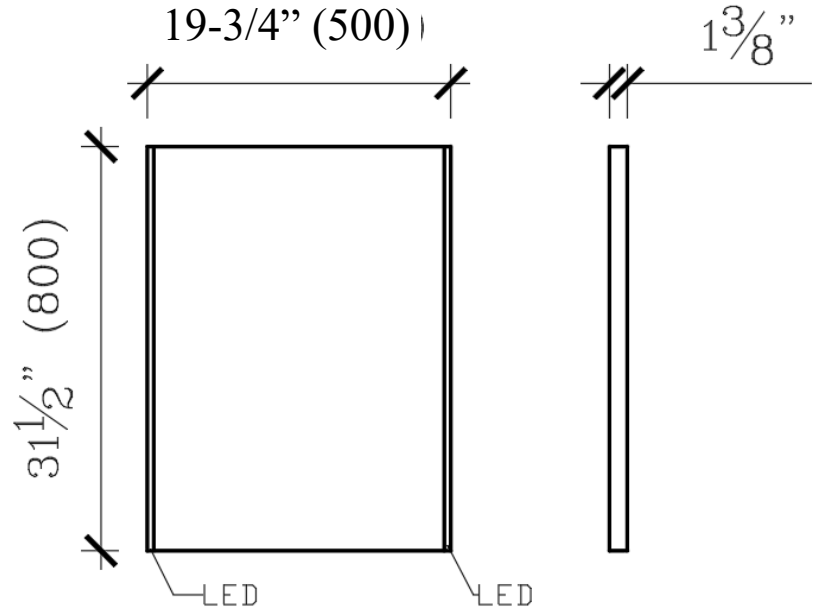

# SLM-A5080

Overall Size: 19-3/4" X 31-1/2" X 1-3/8"

**Description** - LED lit mirror for the bathroom

<b>Dimensions</b>	
Width x Depth x Height	
19-3/4" x 1-3/8" x 31-1/2"	
<b>SPECIFICATIONS:</b>	<ul style="list-style-type: none"><li>• 5mm Silver Mirror</li><li>• 110-120 AC</li><li>• 50-60HZ</li><li>• Max 15W</li><li>• Transformer attached</li></ul>
<b>SWITCH:</b>	Touch
<b>HIGHLIGHTS:</b>	LED lit mirror that would look great in any bathroom.
<b>INSTALLATION:</b>	Complete electrical wiring. Mount screws in desired place. Hook mirror onto screws.