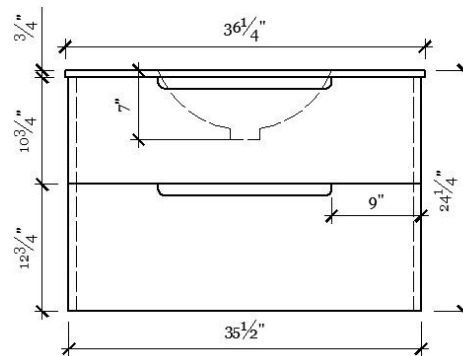

Astika 900

Overall Size: 35-5/8" x 15-5/8"

Description - Modern wall mounted bathroom vanity with a high gloss lacquer finish. With 2 BLUM soft closing drawers

Dimensions	
Width x Depth x Height	
Cabinet	35" x 15" x 23-2/8"
Top	35-5/8" x 15-5/8" x 5/8"
PACKAGE COMBO:	1. Pre assembled glossy lacquered cabinet 2. One piece ceramic top 3. Assembling Hardware
SIMULAR:	Naadir 900, Verona and Formio 900
HIGHLIGHTS:	Compact and practical unit all round for the size. Cabinet space, counter space, and soft closing doors and drawers.
INSTALLATION:	Cabinet comes assembled. Place top on cabinet, then install plumbing.

CABINET

MATERIAL:	MDF
FINISH:	GLOSSY LACQUER IN: ESPRESSO WHITE
MOUNT:	WALL

TOP

MATERIAL:	CERAMIC
MOUNT:	ON TOP OF CABINET
BASIN	ONE PIECE COUNTER/SINK

OPTIONAL ACCESSORIES

FORMIO 900 MIRRORED MEDICINE CABINET
MATCHING 3 PIECE SHELF
ANY LINEA SIDE CABINETS

TOP DRAWER PLAN

BACK VIEW OF BOTTOM DRAWER