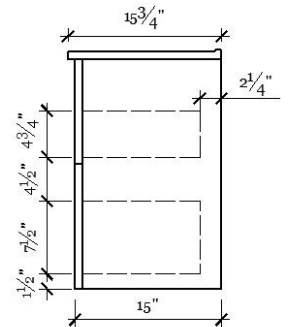

Astika 900

Overall Size: 35-5/8" x 15-5/8"

Description - Modern wall mounted bathroom vanity with a high gloss lacquer finish. With 2 BLUM soft closing drawers

Dimensions	
Width x Depth x Height	
Cabinet	35" x 15" x 23-2/8"
Top	35-5/8" x 15-5/8" x 5/8"
PACKAGE COMBO:	1. Pre assembled glossy lacquered cabinet 2. One piece ceramic top 3. Assembling Hardware
SIMULAR:	Naadir 900, Verona and Formio 900
HIGHLIGHTS:	Compact and practical unit all round for the size. Cabinet space, counter space, and soft closing doors and drawers.
INSTALLATION:	Cabinet comes assembled. Place top on cabinet, then install plumbing.

CABINET

MATERIAL:	MDF
FINISH:	GLOSSY LACQUER IN: ESPRESSO WHITE
MOUNT:	WALL

TOP

MATERIAL:	CERAMIC
MOUNT:	ON TOP OF CABINET
BASIN	ONE PIECE COUNTER/SINK

OPTIONAL ACCESSORIES

FORMIO 900 MIRRORED MEDICINE CABINET
MATCHING 3 PIECE SHELF
ANY LINEA SIDE CABINETS

TOP DRAWER PLAN

BACK VIEW OF BOTTOM DRAWER