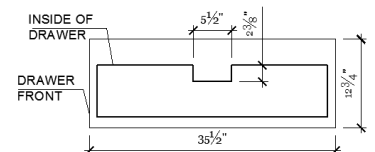

Astika 900

Overall Size: 35-5/8" x 15-5/8"

Description - Modern wall mounted bathroom vanity with a high gloss lacquer finish. With 2 BLUM soft closing drawers

Dimensions	
Width x Depth x Height	
Cabinet	35" x 15" x 23-2/8"
Top	35-5/8" x 15-5/8" x 5/8"
PACKAGE COMBO:	1. Pre assembled glossy lacquered cabinet 2. One piece ceramic top 3. Assembling Hardware
SIMULAR:	Naadir 900, Verona and Formio 900
HIGHLIGHTS:	Compact and practical unit all round for the size. Cabinet space, counter space, and soft closing doors and drawers.
INSTALLATION:	Cabinet comes assembled. Place top on cabinet, then install plumbing.

CABINET

MATERIAL:	MDF
FINISH:	GLOSSY LACQUER IN: ESPRESSO WHITE
MOUNT:	WALL

TOP

MATERIAL:	CERAMIC
MOUNT:	ON TOP OF CABINET
BASIN	ONE PIECE COUNTER/SINK

OPTIONAL ACCESSORIES

FORMIO 900 MIRRORED MEDICINE CABINET
MATCHING 3 PIECE SHELF
ANY LINEA SIDE CABINETS

TOP DRAWER PLAN

BACK VIEW OF BOTTOM DRAWER