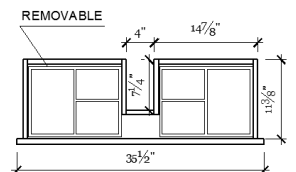

Astika 900

Overall Size: 35-5/8" x 15-5/8"

Description - Modern wall mounted bathroom vanity with a high gloss lacquer finish. With 2 BLUM soft closing drawers

Dimensions	
Width x Depth x Height	
Cabinet	35" x 15" x 23-2/8"
Top	35-5/8" x 15-5/8" x 5/8"
PACKAGE COMBO:	1. Pre assembled glossy lacquered cabinet 2. One piece ceramic top 3. Assembling Hardware
SIMULAR:	Naadir 900, Verona and Formio 900
HIGHLIGHTS:	Compact and practical unit all round for the size. Cabinet space, counter space, and soft closing doors and drawers.
INSTALLATION:	Cabinet comes assembled. Place top on cabinet, then install plumbing.

CABINET

MATERIAL:	MDF
FINISH:	GLOSSY LACQUER IN: ESPRESSO WHITE
MOUNT:	WALL

TOP

MATERIAL:	CERAMIC
MOUNT:	ON TOP OF CABINET
BASIN	ONE PIECE COUNTER/SINK

OPTIONAL ACCESSORIES

FORMIO 900 MIRRORED MEDICINE CABINET
MATCHING 3 PIECE SHELF
ANY LINEA SIDE CABINETS

TOP DRAWER PLAN

BACK VIEW OF BOTTOM DRAWER