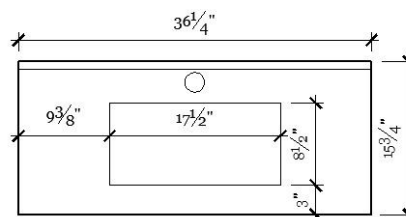

Astika 900

Overall Size: 35-5/8" x 15-5/8"

Description - Modern wall mounted bathroom vanity with a high gloss lacquer finish. With 2 BLUM soft closing drawers

Dimensions	
Width x Depth x Height	
Cabinet	35" x 15" x 23-2/8"
Top	35-5/8" x 15-5/8" x 5/8"
PACKAGE COMBO:	1. Pre assembled glossy lacquered cabinet 2. One piece ceramic top 3. Assembling Hardware
SIMULAR:	Naadir 900, Verona and Formio 900
HIGHLIGHTS:	Compact and practical unit all round for the size. Cabinet space, counter space, and soft closing doors and drawers.
INSTALLATION:	Cabinet comes assembled. Place top on cabinet, then install plumbing.

CABINET

MATERIAL:	MDF
FINISH:	GLOSSY LACQUER IN: ESPRESSO WHITE
MOUNT:	WALL

TOP

MATERIAL:	CERAMIC
MOUNT:	ON TOP OF CABINET
BASIN	ONE PIECE COUNTER/SINK

OPTIONAL ACCESSORIES

FORMIO 900 MIRRORED MEDICINE CABINET
MATCHING 3 PIECE SHELF
ANY LINEA SIDE CABINETS

TOP DRAWER PLAN

BACK VIEW OF BOTTOM DRAWER