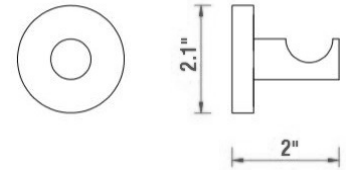

SBA-1200 SERIES

Description - Chrome accessories with a concealed round flange

SBA-1218 | 18" TOWEL BAR
SBA-1224 | 24" TOWEL BAR

SBA-1282 | ROBE HOOK

SBA-1286W | PAPER HOLDER

SBA-1224D | 24" DOUBLE TOWEL BAR

SBA-1280R | TOWEL RING

SPECIFICATIONS

MATERIAL:	BRASS
MOUNTING HARDWARE:	DRYWALL OR TILE

SBA-1 200 SERIES

Description - Chrome accessories with a concealed round flange

SBA-1218 | 18\"
SBA-1224 | 24\"

SBA-1282 | ROBE HOOK