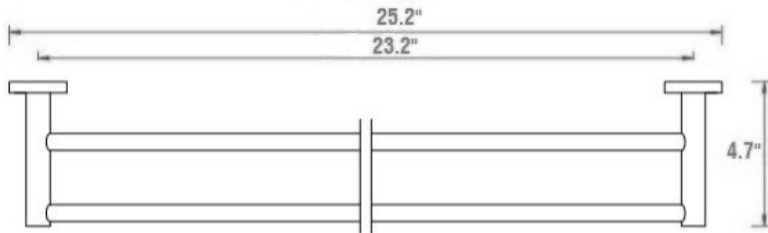

SBA-1224D | 24\"