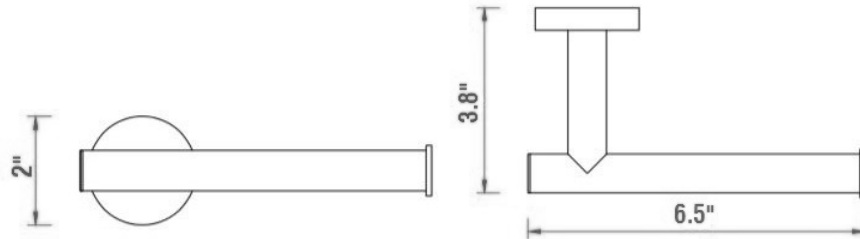

SBA-1280R | TOWEL RING

SPECIFICATIONS

MATERIAL:	BRASS
MOUNTING HARDWARE:	DRYWALL OR TILE

SBA-1 200 SERIES

Description - Chrome accessories with a concealed round flange

SBA-1218 | 18\"
SBA-1224 | 24\"

SBA-1282 | ROBE HOOK