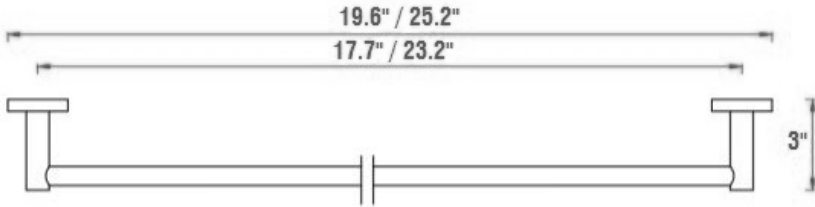

SBA-1200 SERIES

Description - Chrome accessories with a concealed round flange

SBA-1218 | 18" TOWEL BAR
SBA-1224 | 24" TOWEL BAR

SBA-1282 | ROBE HOOK

SBA-1286W | PAPER HOLDER

SBA-1224D | 24" DOUBLE TOWEL BAR

SBA-1280R | TOWEL RING

SPECIFICATIONS

MATERIAL:	BRASS
MOUNTING HARDWARE:	DRYWALL OR TILE

SBA-1 200 SERIES

Description - Chrome accessories with a concealed round flange

SBA-1218 | 18\"
SBA-1224 | 24\"

SBA-1282 | ROBE HOOK