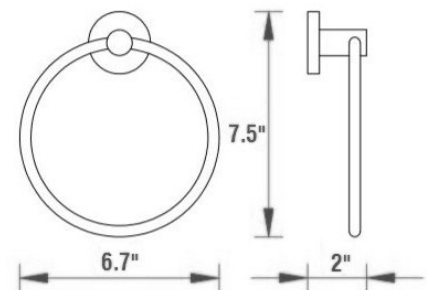

SBA-1280R | TOWEL RING