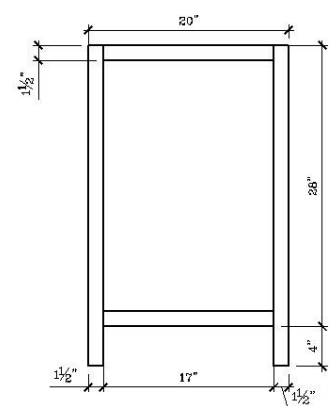

ALICE

Overall Size: Width can vary x 21-1/4"D x 32"H

Description - Shaker style modular bathroom vanity with a high gloss lacquer finish. With 2 BLUM soft closing drawers

CABINET

MATERIAL:	HARDWOOD / MDF
FINISH:	CREAM CHAI
MOUNT:	FREESTANDING TOE KICK

SINK CABINET FRONT VIEW

SINK CABINET SIDE VIEW

DRAWER BANK FRONT

DRAWER BANK SIDE

FINISHED SIDE PANEL W/O LEGS

FINISHED SIDE PANEL WITH LEGS