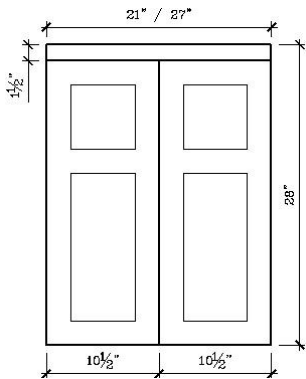

ALICE

Overall Size: Width can vary x 21-1/4"D x 32"H

Description - Shaker style modular bathroom vanity with a high gloss lacquer finish. With 2 BLUM soft closing drawers

CABINET

MATERIAL:	HARDWOOD / MDF
FINISH:	CREAM CHAI
MOUNT:	FREESTANDING TOE KICK

SINK CABINET FRONT VIEW

SINK CABINET SIDE VIEW

DRAWER BANK FRONT

DRAWER BANK SIDE

FINISHED SIDE PANEL W/O LEGS

FINISHED SIDE PANEL WITH LEGS