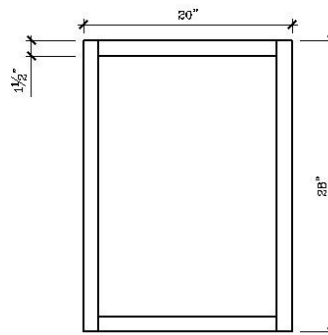

ALICE

Overall Size: Width can vary x 21-1/4"D x 32"H

Description - Shaker style modular bathroom vanity with a high gloss lacquer finish. With 2 BLUM soft closing drawers

CABINET

MATERIAL:	HARDWOOD / MDF
FINISH:	CREAM CHAI
MOUNT:	FREESTANDING TOE KICK

SINK CABINET FRONT VIEW

SINK CABINET SIDE VIEW

DRAWER BANK FRONT

DRAWER BANK SIDE

FINISHED SIDE PANEL W/O LEGS

FINISHED SIDE PANEL WITH LEGS