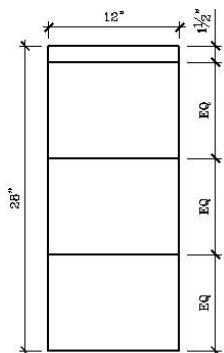

ALICE

Overall Size: Width can vary x 21-1/4"D x 32"H

Description - Shaker style modular bathroom vanity with a high gloss lacquer finish. With 2 BLUM soft closing drawers

CABINET

MATERIAL:	HARDWOOD / MDF
FINISH:	CREAM CHAI
MOUNT:	FREESTANDING TOE KICK

SIMILAR:	Canelli
-----------------	---------

HIGHLIGHTS:	Practical unit all round for the size. Cabinet space, counter space, and soft closing doors and drawers.
--------------------	--

INSTALLATION:	Cabinet comes assembled. Place top on cabinet, install sink, than install plumbing.
----------------------	---

SINK CABINET FRONT VIEW

SINK CABINET SIDE VIEW

DRAWER BANK FRONT

DRAWER BANK SIDE

FINISHED SIDE PANEL W/O LEGS

FINISHED SIDE PANEL WITH LEGS