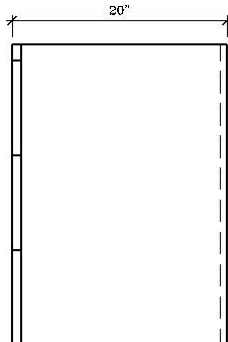

ALICE

Overall Size: Width can vary x 21-1/4"D x 32"H

Description - Shaker style modular bathroom vanity with a high gloss lacquer finish. With 2 BLUM soft closing drawers

CABINET

MATERIAL:	HARDWOOD / MDF
FINISH:	CREAM CHAI
MOUNT:	FREESTANDING TOE KICK

SINK CABINET FRONT VIEW

SINK CABINET SIDE VIEW

DRAWER BANK FRONT

DRAWER BANK SIDE

FINISHED SIDE PANEL W/O LEGS

FINISHED SIDE PANEL WITH LEGS