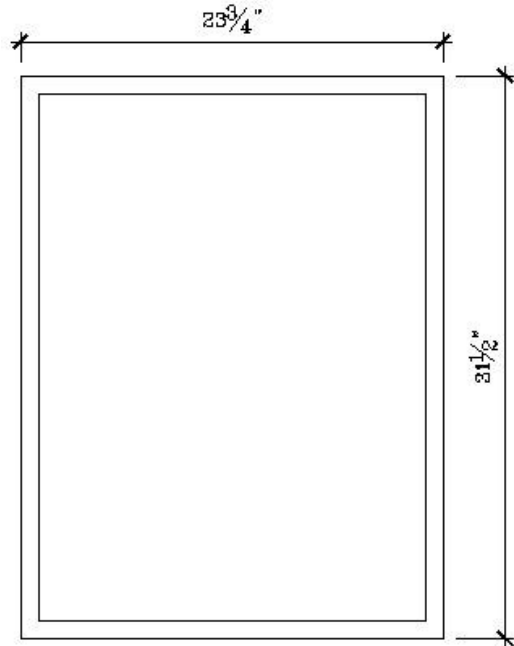

# SLM-D6080

Overall Size: 23-3/4" X 31-1/2" X 1-3/8"

**Description** - LED lit mirror for the bathroom

<b>Dimensions</b>	
Width x Depth x Height	
<b>23-3/4" x 1-3/8" x 31-1/2"</b>	
<b>SPECIFICATIONS:</b>	<ul style="list-style-type: none"> <li>• 5mm Silver Mirror</li> <li>• 110-120 AC</li> <li>• 50-60HZ</li> <li>• Max 15W</li> <li>• Transformer attached</li> </ul>
<b>SWITCH:</b>	Touch
<b>HIGHLIGHTS:</b>	LED lit mirror that would look great in any bathroom.
<b>INSTALLATION:</b>	Complete electrical wiring. Mount screws in desired place. Hook mirror onto screws.