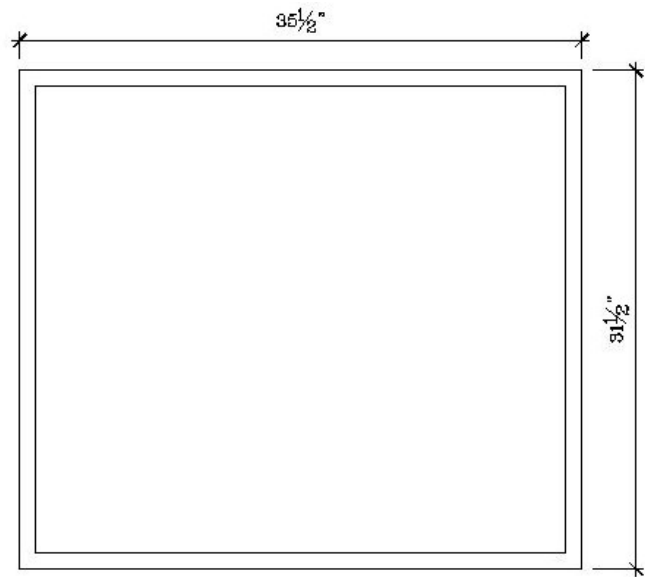

SLM-D9080

Overall Size: 35-1/2" X 31-1/2" X 1-3/8"

Description - LED lit mirror for the bathroom

Dimensions	
Width x Depth x Height	
35-1/2" " x 1-3/8" x 31-1/2"	
SPECIFICATIONS:	<ul style="list-style-type: none"> • 5mm Silver Mirror • 110-120 AC • 50-60HZ • Max 15W • Transformer attached
SWITCH:	Touch
HIGHLIGHTS:	LED lit mirror that would look great in any bathroom.
INSTALLATION:	Complete electrical wiring. Mount screws in desired place. Hook mirror onto screws.