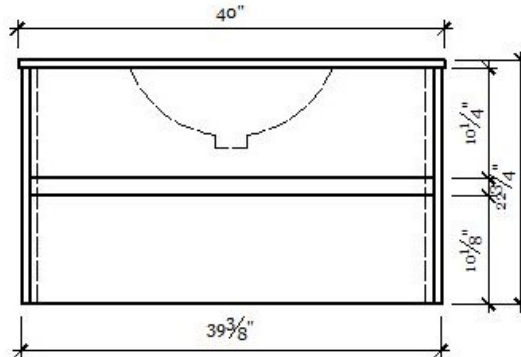

Bianca 1000

Overall Size: 40." x 18-1/2"

Description - Contemporary wall mounted bathroom vanity. With BLUM soft closing hinges

Dimensions	
Width x Depth x Height	
Cabinet	39-3/8" x 18" x 22"
Top	40" x 18-1/2" x 5/8"
PACKAGE COMBO:	1. Pre assembled cabinet 2. One piece ceramic top 3. Assembling Hardware
SIMILAR:	Formio 1000, Fellini 1000, Felicio 1000
HIGHLIGHTS:	Compact and practical unit all round for the size. Cabinet space, counter space, and soft closing doors and drawers.
INSTALLATION:	Cabinet comes assembled. Place top on cabinet, then install plumbing.

CABINET

MATERIAL:	MDF
FINISH:	GREY PINE WHITE PINE
MOUNT:	WALL

TOP

MATERIAL:	CERAMIC (WHITE)
MOUNT:	ON TOP OF CABINET
BASIN	ONE PIECE COUNTER/SINK

OPTIONAL ACCESSORIES

FORMIO 750 MIRRORED MEDICINE CABINET
