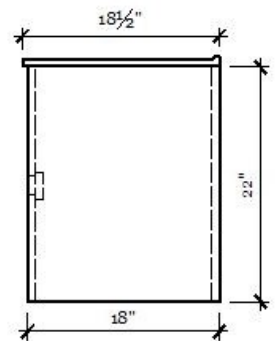

Bianca 1000

Overall Size: 40." x 18-1/2"

Description - Contemporary wall mounted bathroom vanity. With BLUM soft closing hinges

Dimensions	
Width x Depth x Height	
Cabinet	39-3/8" x 18" x 22"
Top	40" x 18-1/2" x 5/8"
PACKAGE COMBO:	1. Pre assembled cabinet 2. One piece ceramic top 3. Assembling Hardware
SIMILAR:	Formio 1000, Fellini 1000, Felicio 1000
HIGHLIGHTS:	Compact and practical unit all round for the size. Cabinet space, counter space, and soft closing doors and drawers.
INSTALLATION:	Cabinet comes assembled. Place top on cabinet, then install plumbing.

CABINET

MATERIAL:	MDF
FINISH:	GREY PINE WHITE PINE
MOUNT:	WALL

TOP

MATERIAL:	CERAMIC (WHITE)
MOUNT:	ON TOP OF CABINET
BASIN	ONE PIECE COUNTER/SINK

OPTIONAL ACCESSORIES

FORMIO 750 MIRRORED MEDICINE CABINET
