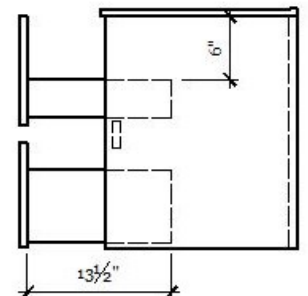

Bianca 1000

Overall Size: 40." x 18-1/2"

Description - Contemporary wall mounted bathroom vanity. With BLUM soft closing hinges

Dimensions	
Width x Depth x Height	
Cabinet	39-3/8" x 18" x 22"
Top	40" x 18-1/2" x 5/8"
PACKAGE COMBO:	1. Pre assembled cabinet 2. One piece ceramic top 3. Assembling Hardware
SIMILAR:	Formio 1000, Fellini 1000, Felicio 1000
HIGHLIGHTS:	Compact and practical unit all round for the size. Cabinet space, counter space, and soft closing doors and drawers.
INSTALLATION:	Cabinet comes assembled. Place top on cabinet, then install plumbing.

CABINET

MATERIAL:	MDF
FINISH:	GREY PINE WHITE PINE
MOUNT:	WALL

TOP

MATERIAL:	CERAMIC (WHITE)
MOUNT:	ON TOP OF CABINET
BASIN	ONE PIECE COUNTER/SINK

OPTIONAL ACCESSORIES

FORMIO 750 MIRRORED MEDICINE CABINET
