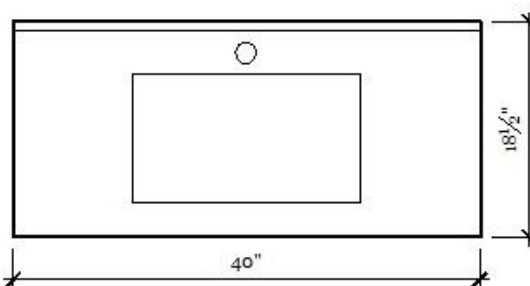

Bianca 1000

Overall Size: 40." x 18-1/2"

Description - Contemporary wall mounted bathroom vanity. With BLUM soft closing hinges

Dimensions	
Width x Depth x Height	
Cabinet	39-3/8" x 18" x 22"
Top	40" x 18-1/2" x 5/8"
PACKAGE COMBO:	1. Pre assembled cabinet 2. One piece ceramic top 3. Assembling Hardware
SIMILAR:	Formio 1000, Fellini 1000, Felicio 1000
HIGHLIGHTS:	Compact and practical unit all round for the size. Cabinet space, counter space, and soft closing doors and drawers.
INSTALLATION:	Cabinet comes assembled. Place top on cabinet, then install plumbing.

CABINET

MATERIAL:	MDF
FINISH:	GREY PINE WHITE PINE
MOUNT:	WALL

TOP

MATERIAL:	CERAMIC (WHITE)
MOUNT:	ON TOP OF CABINET
BASIN	ONE PIECE COUNTER/SINK

OPTIONAL ACCESSORIES

FORMIO 750 MIRRORED MEDICINE CABINET
