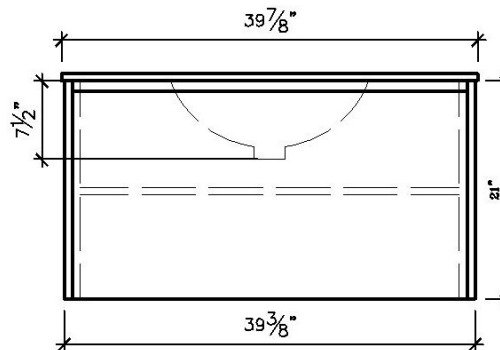

STELLA 1000

Overall Size: 39-7/8" x 18-1/2"

Description - Contemporary wall mounted bathroom vanity. With BLUM soft closing hinges

Dimensions	
Width x Depth x Height	
Cabinet	39-3/8" x 18" x 22"
Top	39-3/8" x 18-1/2" x 5/8"
PACKAGE COMBO:	1. Pre assembled cabinet 2. One piece ceramic top
SIMILAR:	Formio 1000 and Bianca 1000
HIGHLIGHTS:	Compact and practical unit all round for the size. Cabinet space, counter space, and soft closing doors and drawers.
INSTALLATION:	Cabinet comes assembled. Place top on cabinet, then install plumbing.

CABINET

MATERIAL:	MDF
FINISH:	MATTE WHITE LACQUER MATTE CHARCOAL GREY MATTE DOVE GREY
MOUNT:	WALL

TOP

MATERIAL:	CERAMIC (WHITE)
MOUNT:	ON TOP OF CABINET
BASIN	ONE PIECE COUNTER/SINK

OPTIONAL ACCESSORIES

FORMIO 900 MIRRORED MEDICINE CABINET
