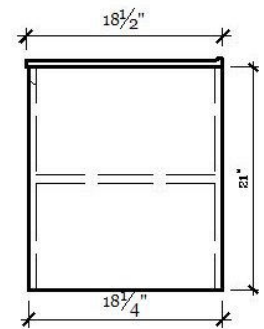

STELLA 1000

Overall Size: 39-7/8" x 18-1/2"

Description - Contemporary wall mounted bathroom vanity. With BLUM soft closing hinges

Dimensions	
Width x Depth x Height	
Cabinet	39-3/8" x 18" x 22"
Top	39-3/8" x 18-1/2" x 5/8"
PACKAGE COMBO:	1. Pre assembled cabinet 2. One piece ceramic top
SIMILAR:	Formio 1000 and Bianca 1000
HIGHLIGHTS:	Compact and practical unit all round for the size. Cabinet space, counter space, and soft closing doors and drawers.
INSTALLATION:	Cabinet comes assembled. Place top on cabinet, then install plumbing.

CABINET

MATERIAL:	MDF
FINISH:	MATTE WHITE LACQUER MATTE CHARCOAL GREY MATTE DOVE GREY
MOUNT:	WALL

TOP

MATERIAL:	CERAMIC (WHITE)
MOUNT:	ON TOP OF CABINET
BASIN	ONE PIECE COUNTER/SINK

OPTIONAL ACCESSORIES

FORMIO 900 MIRRORED MEDICINE CABINET
