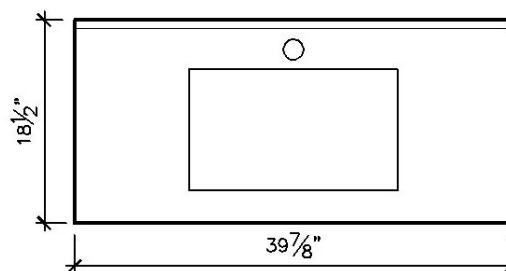

TOP

MATERIAL:	CERAMIC (WHITE)
MOUNT:	ON TOP OF CABINET
BASIN	ONE PIECE COUNTER/SINK

OPTIONAL ACCESSORIES

FORMIO 900 MIRRORED MEDICINE CABINET