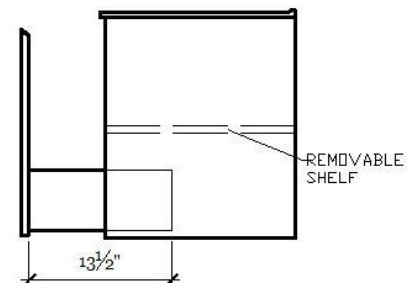

STELLA 1000

Overall Size: 39-7/8" x 18-1/2"

Description - Contemporary wall mounted bathroom vanity. With BLUM soft closing hinges

Dimensions	
Width x Depth x Height	
Cabinet	39-3/8" x 18" x 22"
Top	39-3/8" x 18-1/2" x 5/8"
PACKAGE COMBO:	1. Pre assembled cabinet 2. One piece ceramic top
SIMILAR:	Formio 1000 and Bianca 1000
HIGHLIGHTS:	Compact and practical unit all round for the size. Cabinet space, counter space, and soft closing doors and drawers.
INSTALLATION:	Cabinet comes assembled. Place top on cabinet, then install plumbing.

CABINET

MATERIAL:	MDF
FINISH:	MATTE WHITE LACQUER MATTE CHARCOAL GREY MATTE DOVE GREY
MOUNT:	WALL

TOP

MATERIAL:	CERAMIC (WHITE)
MOUNT:	ON TOP OF CABINET
BASIN	ONE PIECE COUNTER/SINK

OPTIONAL ACCESSORIES

FORMIO 900 MIRRORED MEDICINE CABINET
