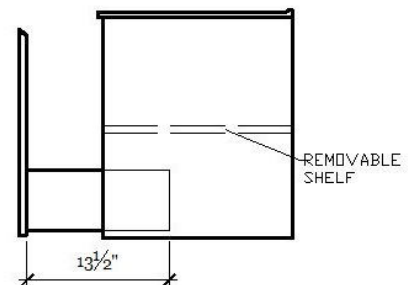

Stella 900

Overall Size: 36" x 18-1/2"

Description - Contemporary wall mounted bathroom vanity. With BLUM soft closing hinges

Dimensions	
Width x Depth x Height	
Cabinet	35-1/2" x 18" x 22"
Top	36" x 18-1/2" x 5/8"
PACKAGE COMBO:	1. Pre assembled cabinet 2. One piece ceramic top
SIMILAR:	Formio 900 and Fellini 900
HIGHLIGHTS:	Compact and practical unit all round for the size. Cabinet space, counter space, and soft closing doors and drawers.
INSTALLATION:	Cabinet comes assembled. Place top on cabinet, then install plumbing.

CABINET

MATERIAL:	MDF
FINISH:	MATTE WHITE LACQUER MATTE CHARCOAL GREY MATTE DOVE GREY
MOUNT:	WALL

TOP

MATERIAL:	CERAMIC (WHITE)
MOUNT:	ON TOP OF CABINET
BASIN	ONE PIECE COUNTER/SINK

OPTIONAL ACCESSORIES

FORMIO 900 MIRRORED MEDICINE CABINET
