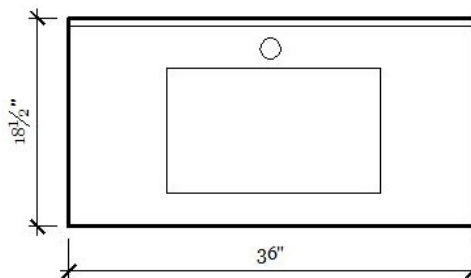

Stella 900

Overall Size: 36" x 18-1/2"

Description - Contemporary wall mounted bathroom vanity. With BLUM soft closing hinges

Dimensions	
Width x Depth x Height	
Cabinet	35-1/2" x 18" x 22"
Top	36" x 18-1/2" x 5/8"
PACKAGE COMBO:	1. Pre assembled cabinet 2. One piece ceramic top
SIMILAR:	Formio 900 and Fellini 900
HIGHLIGHTS:	Compact and practical unit all round for the size. Cabinet space, counter space, and soft closing doors and drawers.
INSTALLATION:	Cabinet comes assembled. Place top on cabinet, then install plumbing.

CABINET

MATERIAL:	MDF
FINISH:	MATTE WHITE LACQUER MATTE CHARCOAL GREY MATTE DOVE GREY
MOUNT:	WALL

TOP

MATERIAL:	CERAMIC (WHITE)
MOUNT:	ON TOP OF CABINET
BASIN	ONE PIECE COUNTER/SINK

OPTIONAL ACCESSORIES

FORMIO 900 MIRRORED MEDICINE CABINET
