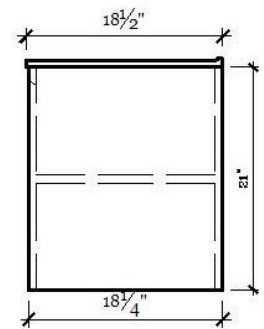

Stella 900

Overall Size: 36" x 18-1/2"

Description - Contemporary wall mounted bathroom vanity. With BLUM soft closing hinges

Dimensions	
Width x Depth x Height	
Cabinet	35-1/2" x 18" x 22"
Top	36" x 18-1/2" x 5/8"
PACKAGE COMBO:	1. Pre assembled cabinet 2. One piece ceramic top
SIMILAR:	Formio 900 and Fellini 900
HIGHLIGHTS:	Compact and practical unit all round for the size. Cabinet space, counter space, and soft closing doors and drawers.
INSTALLATION:	Cabinet comes assembled. Place top on cabinet, then install plumbing.

CABINET

MATERIAL:	MDF
FINISH:	MATTE WHITE LACQUER MATTE CHARCOAL GREY MATTE DOVE GREY
MOUNT:	WALL

TOP

MATERIAL:	CERAMIC (WHITE)
MOUNT:	ON TOP OF CABINET
BASIN	ONE PIECE COUNTER/SINK

OPTIONAL ACCESSORIES

FORMIO 900 MIRRORED MEDICINE CABINET
