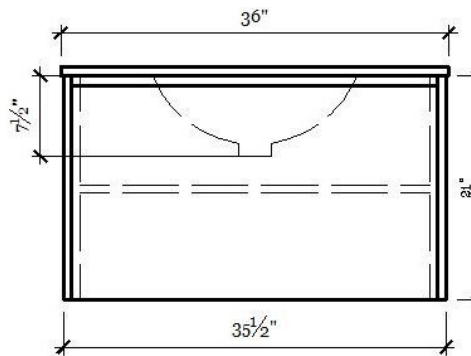

Stella 900

Overall Size: 36" x 18-1/2"

Description - Contemporary wall mounted bathroom vanity. With BLUM soft closing hinges

Dimensions	
Width x Depth x Height	
Cabinet	35-1/2" x 18" x 22"
Top	36" x 18-1/2" x 5/8"
PACKAGE COMBO:	1. Pre assembled cabinet 2. One piece ceramic top
SIMILAR:	Formio 900 and Fellini 900
HIGHLIGHTS:	Compact and practical unit all round for the size. Cabinet space, counter space, and soft closing doors and drawers.
INSTALLATION:	Cabinet comes assembled. Place top on cabinet, then install plumbing.

CABINET

MATERIAL:	MDF
FINISH:	MATTE WHITE LACQUER MATTE CHARCOAL GREY MATTE DOVE GREY
MOUNT:	WALL

TOP

MATERIAL:	CERAMIC (WHITE)
MOUNT:	ON TOP OF CABINET
BASIN	ONE PIECE COUNTER/SINK

OPTIONAL ACCESSORIES

FORMIO 900 MIRRORED MEDICINE CABINET
